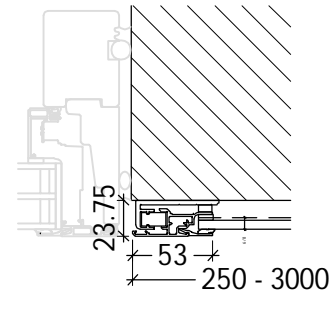

L2: PLU13-10L

L1: PLU13-20L

V1: PLU13-30L
V2: PLU33-30L (mirr.)

DK	Facaderammer	www.idealcombi.dk
----	--------------	----------------------------------------------------------

UK	Facade panel	www.idealcombi.com
----	--------------	------------------------------------------------------------

TYPE Futura+ Rev. no. 00
Drawing no. PLU_13

© Idealcombi A/S 2011. This material is the property of and copyright protected by IDEALCOMBI A/S.