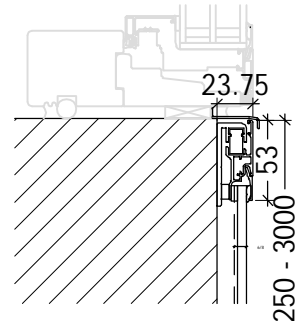

L2: PLU13-10L

L1: PLU13-20L

V1: PLU13-30L
V2: PLU33-30L (mirr.)

DK	Facaderammer	www.idealcombi.dk
----	--------------	----------------------------------------------------------

UK	Facade panel	www.idealcombi.com
----	--------------	------------------------------------------------------------

TYPE Futura+ Rev. no. 00
Drawing no. PLU_13

© Idealcombi A/S 2011. This material is the property of and copyright protected by IDEALCOMBI A/S.