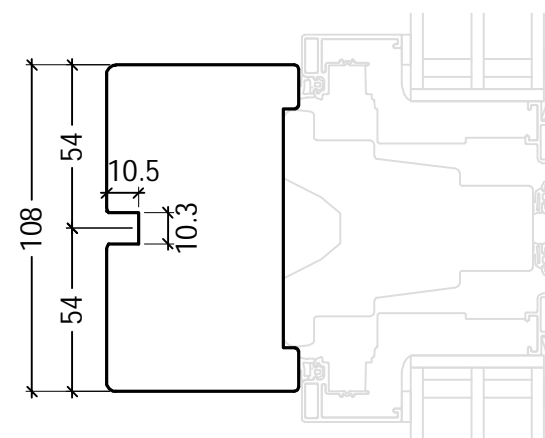

PLU-NOT001

PLU-NOT005

PLU-NOT002

PLU-NOT008

DK	Standard not Indvendig tilsætning	www.idealcombi.dk
UK	Standard groove Internal lining	www.idealcombi.com

TYPE Futura+ Rev. no. 00
Drawing no. PLU-NOT101

© Idealcombi A/S 2011. This material is the property of and copyright protected by IDEALCOMBI A/S.