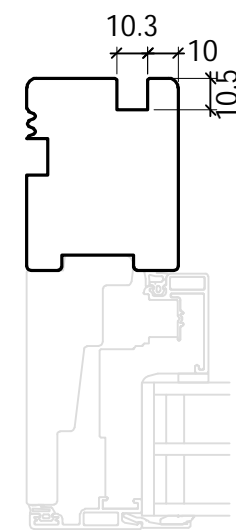

PLU-NOT001

PLU-NOT005

PLU-NOT002

PLU-NOT008

DK	Standard not Indvendig tilsætning	www.idealcombi.dk
UK	Standard groove Internal lining	www.idealcombi.com

TYPE Futura+ Rev. no. 00
Drawing no. PLU-NOT101

© Idealcombi A/S 2011. This material is the property of and copyright protected by IDEALCOMBI A/S.