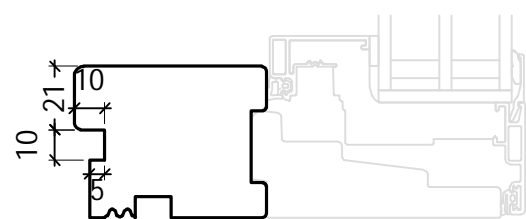

PLU-NOT001

PLU-NOT005

PLU-NOT002

PLU-NOT008

DK	Standard not Indvendig tilsætning	www.idealcombi.dk
UK	Standard groove Internal lining	www.idealcombi.com

TYPE Futura+ Rev. no. 00
Drawing no. PLU-NOT101

© Idealcombi A/S 2011. This material is the property of and copyright protected by IDEALCOMBI A/S.