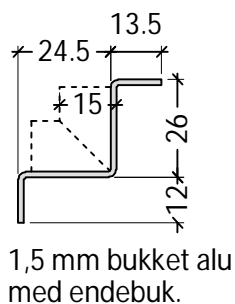

ILLMOD 600 15/7-12

OBS

Alu-afdækningen skal monteres samtidig med elementerne.

Install the alu-cover at the same time as the elements.

Hjørne stolpe: 149 mm karm - 100x100 mm.
175 mm karm - 100x100 mm.

Påforinger: 149 mm karm - PF16x110.
175 mm karm - PF16x136.

Opklodsning, skrueafstand og -placering som standard montage.

Corner post: 149 mm frame - 100x100 mm.
175 mm frame - 100x100 mm.

Packers: 149 mm frame - PF16x110.
175 mm frame - PF16x136.

Wedging, fixing points and fixing areas as standard installation.

1,5 mm bukket alu med endebuk.

Påforinger og alu-afdækning er tilvalg.
Øvrige montage materialer leveres af montør.

Packers and alu-flashing is optional.
Other installation materials by installer.

DK Standard hjørneløsning 90°
149/175 mm karm - udadgående og ondadgående

www.idealcombi.dk

UK Standard corner solution 90°
149/175 mm frame - outward opening & inward opening

www.idealcombi.com

TYPE

Futura+

Rev. no. 00

Drawing no. PLU-HJL121

© Idealcombi A/S 2011. This material is the property of and copyright protected by IDEALCOMBI A/S.