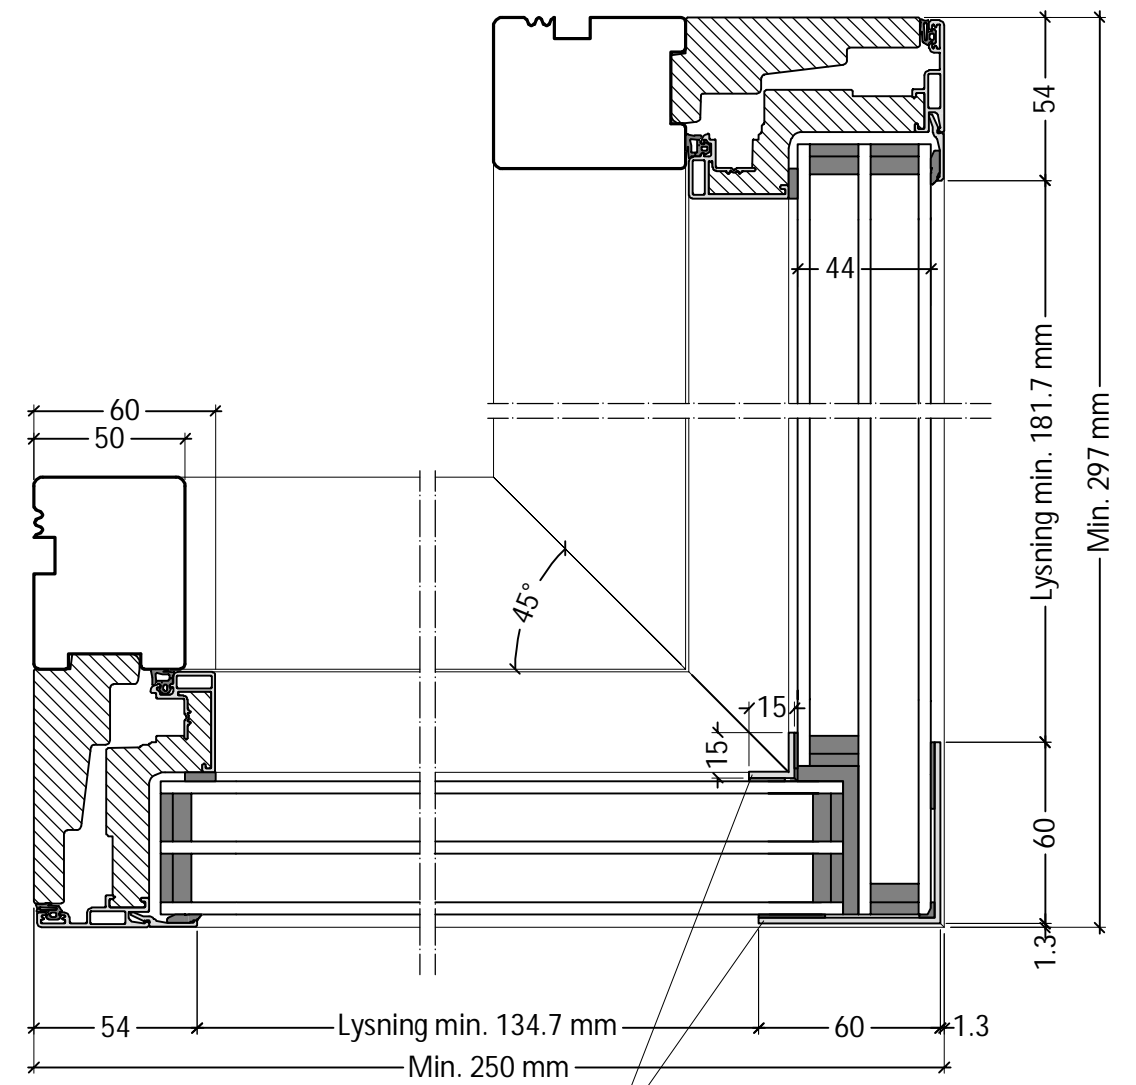

Alu. Farve: Sort Ral 9005 Mat
 Alu. Color: Black Ral 9005 dull

PLU_HJL100_30

Alu. Farve: Sort Ral 9005 Mat
 Alu. Color: Black Ral 9005 dull

PLU_HJL100_44

DK	Standard hjørneløsning 90° Glas til glas hjørne med 30/44 mm rude	www.idealcombi.dk
UK	Standard corner solution 90° Glass to glass corner with 30/44 mm pane	www.idealcombi.com

TYPE Futura+ Rev. no. 01 Drawing no. PLU-HJL100

© Idealcombi A/S 2011. This material is the property of and copyright protected by IDEALCOMBI A/S.