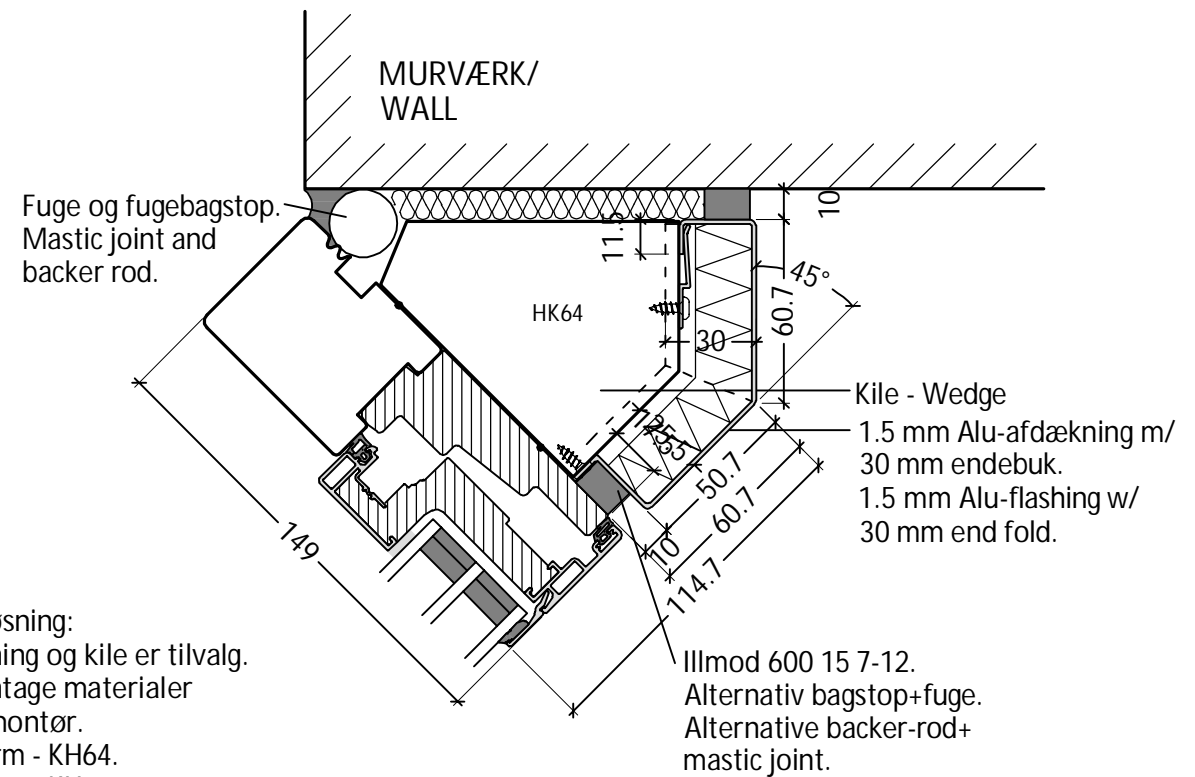

PLU_HJL104_175

PLU_HJL104_149

Standard løsning:
 Alu-afdækning og kile er tilvalg.
 Øvrige montage materialer
 leveres af montør.
 149 mm karm - KH64.
 175 mm karm - KH65.
 Skrueafstande og -placering som
 standard montage.

Standard solution:
Alu-flashing and wedge is optional.
 Other installation materials by
 installer.
 149 mm karm - KH64.
 175 mm karm - KH65.
 Fixing points and fixing areas as
 standard installation.

DK	Standard hjørneløsning 45° 149/175 mm karm mod mur	www.idealcombi.dk
UK	Standard corner solution 45° 149/175 mm frame corner to wall	www.idealcombi.com

TYPE Futura+ Rev. no. 02 Drawing no. PLU-HJL104