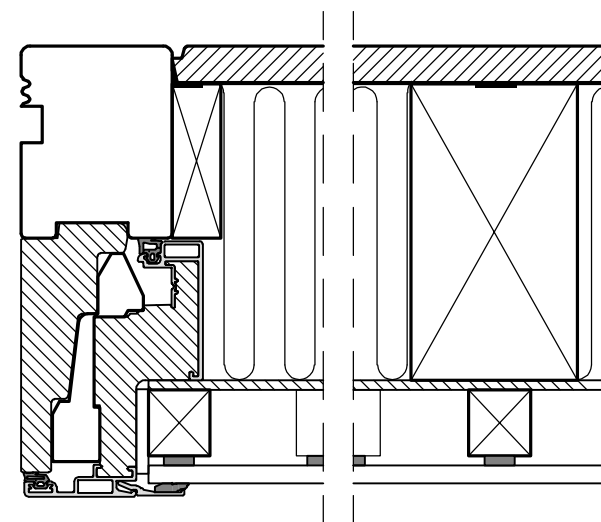

PLU-FYL103-E

PLU-FYL103-C

Bagplade er løs isat.  
 Leveres uden isolering og  
 dampspærre.

MDF panel is fitted loosely.  
 Insuation and DPM by others.

DK Standard ventilerede brystninger  
 Fuld isoleret fylding med 12 mm bagplade

UK Standard ventilated spandrels  
 Fully insulated with 12 mm back bord

www.idealcombi.dk

www.idealcombi.com

TYPE Futura+

Rev. no. 01

Drawing no. PLU-FYL103

© Idealcombi A/S 2011. This material is the property of and copyright protected by IDEALCOMBI A/S.