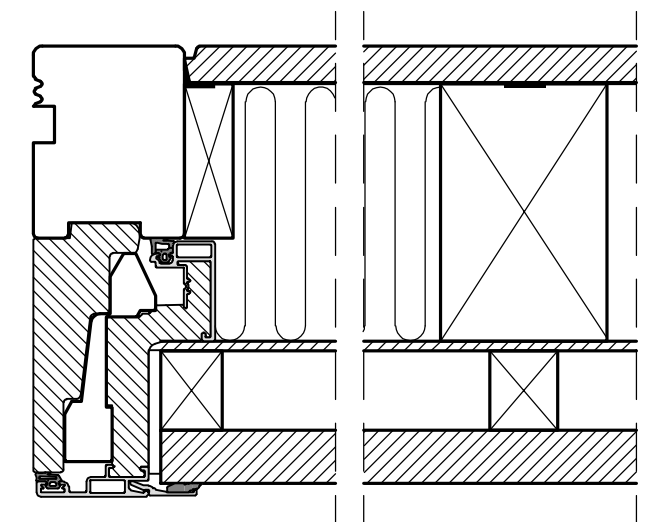

PLU-FYL103-E

PLU-FYL103-C

Bagplade er løs isat.  
 Leveres uden isolering og  
 dampspærre.

MDF panel is fitted loosely.  
 Insuation and DPM by others.

DK Standard ventilerede brystninger  
 Fuld isoleret fylding med 12 mm bagplade

UK Standard ventilated spandrels  
 Fully insulated with 12 mm back bord

www.idealcombi.dk

www.idealcombi.com

TYPE Futura+

Rev. no. 01

Drawing no. PLU-FYL103

© Idealcombi A/S 2011. This material is the property of and copyright protected by IDEALCOMBI A/S.