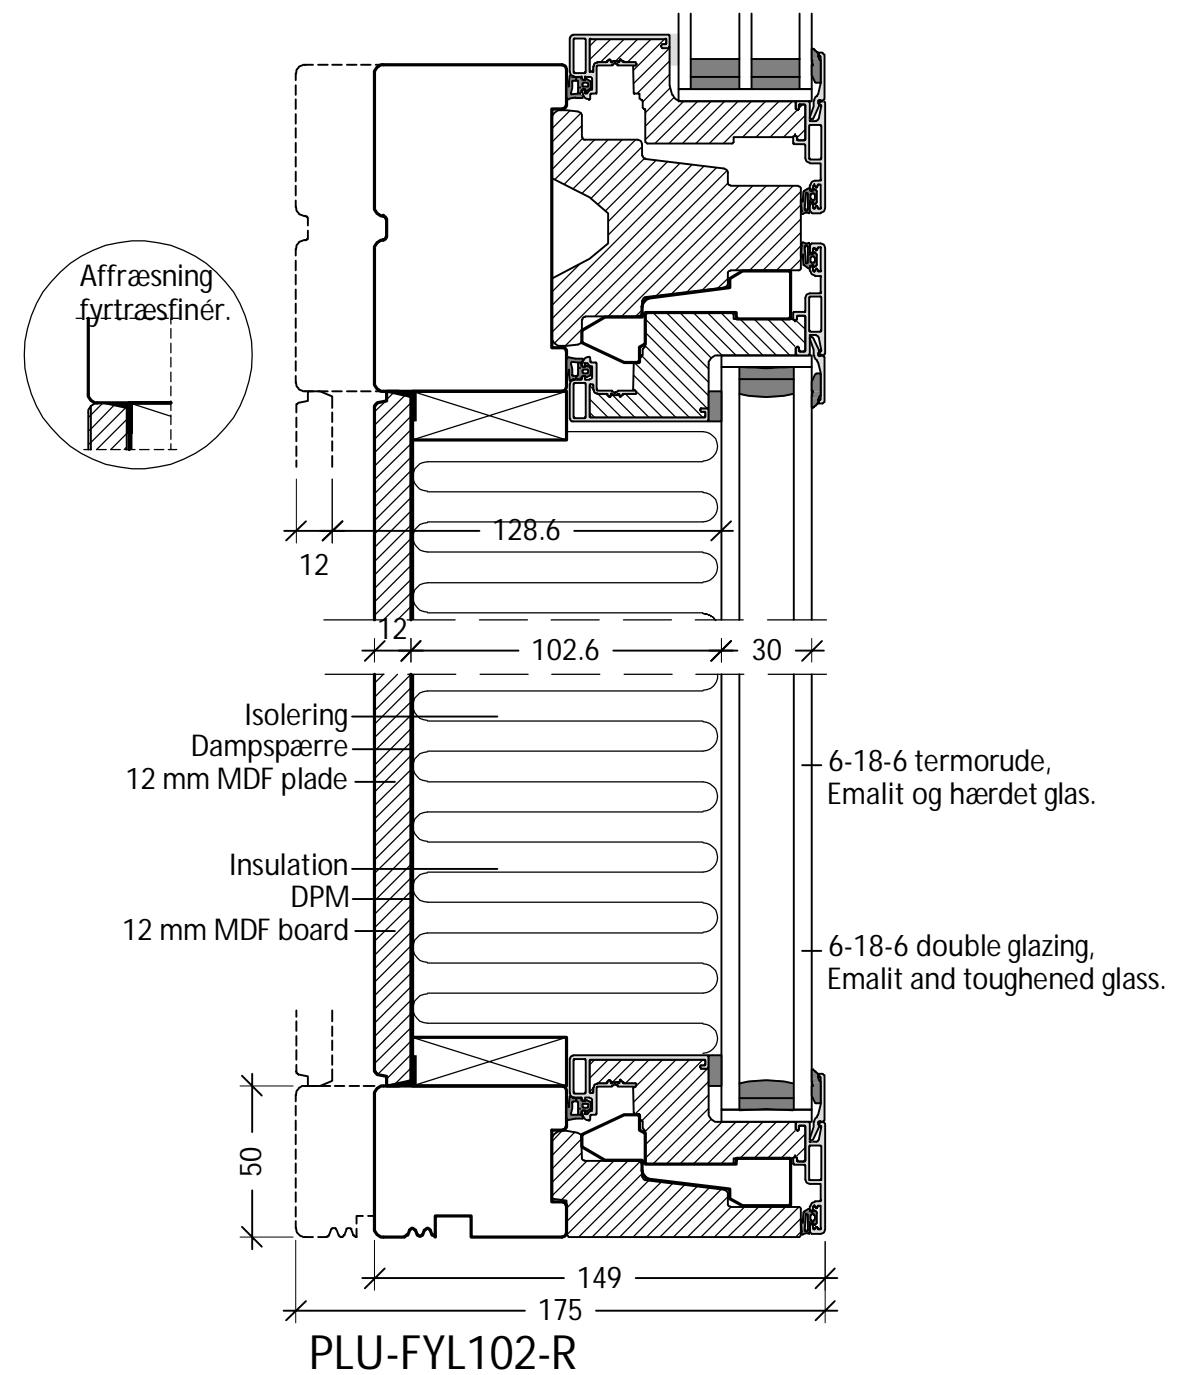

Bagplade er løs isat.
Leveres uden isolering og dampspærre.

MDF panel is fitted loosely.
Insulation and DPM by others.

DK	Standard brystning Fuld isoleret fyldning med 12 mm bagplade	www.idealcombi.dk
UK	Standard pandrel Fully insulated panel with 12 mm back bord	www.idealcombi.com
TYPE	Futura+	Rev. no. 01 Drawing no. PLU-FYL102
© Idealcombi A/S 2011. This material is the property of and copyright protected by IDEALCOMBI A/S.		