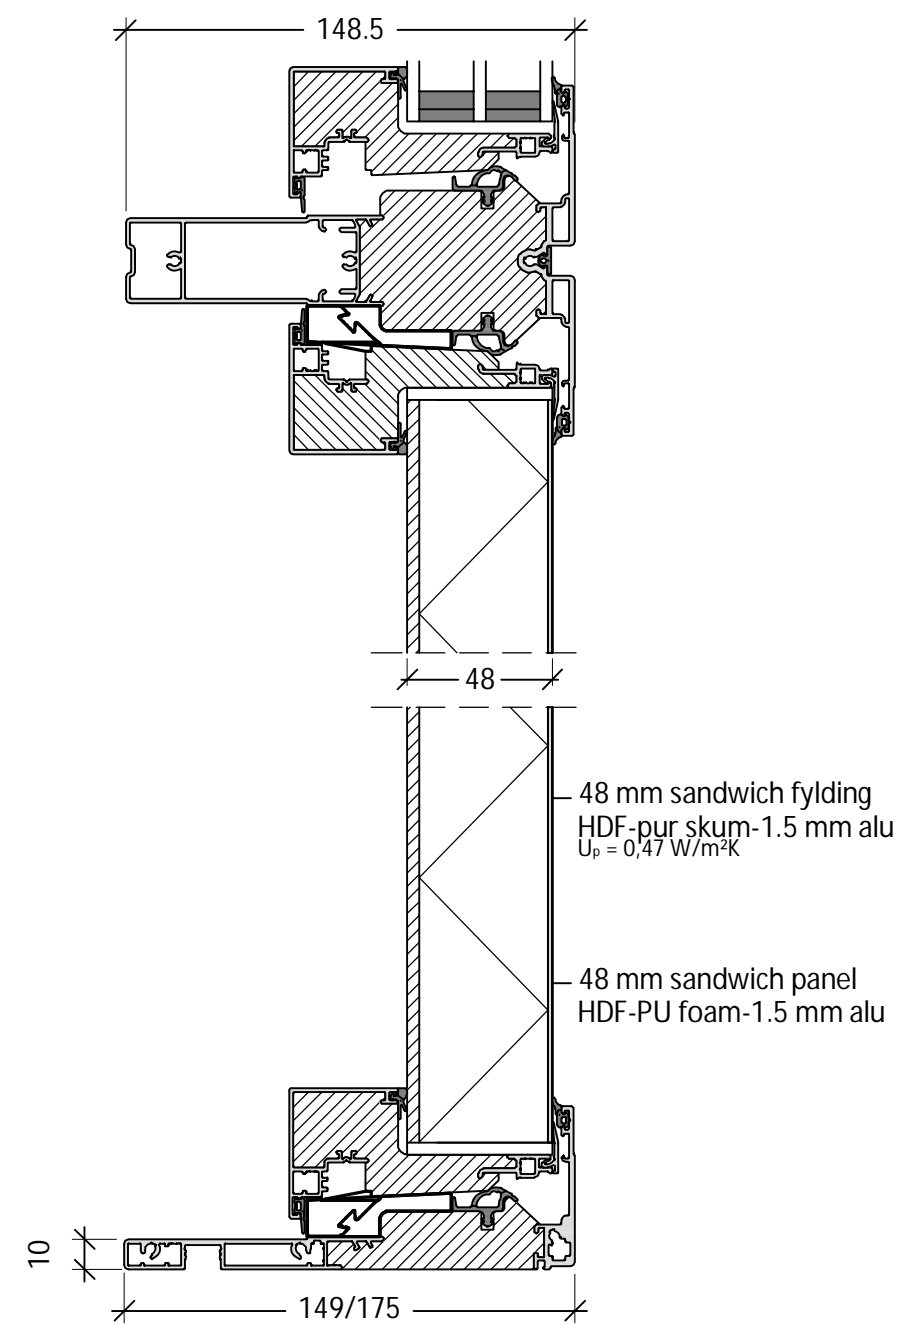

PLU-FYL101-28

PLU-FYL101-48

DK	Standard fylding Sandwich fylding	www.idealcombi.dk
UK	Standard panel Sandwich panel	www.idealcombi.com

TYPE Futura+i Rev. no. 00
Drawing no. PLU-FYL101

© Idealcombi A/S 2011. This material is the property of and copyright protected by IDEALCOMBI A/S.