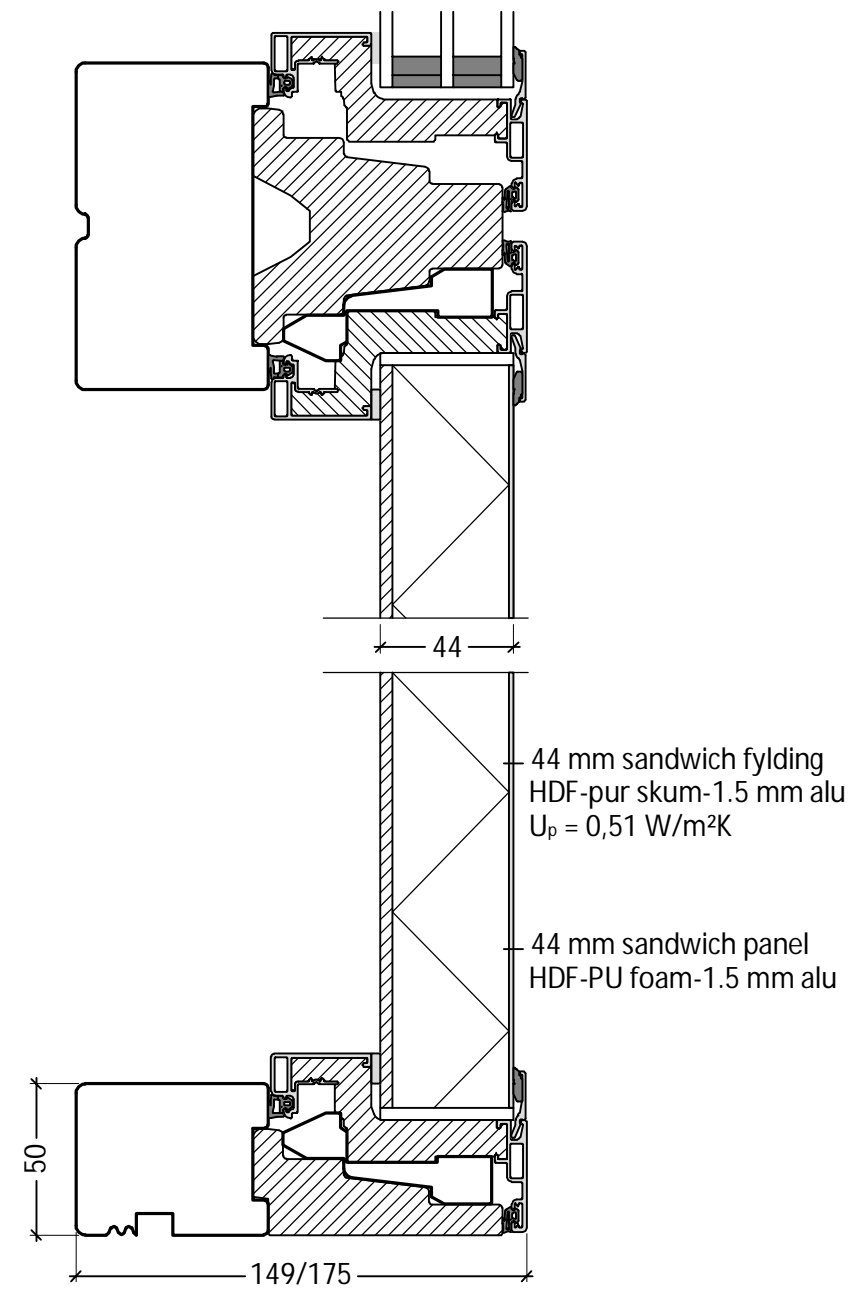

PLU-FYL100-30

PLU-FYL100-44

DK	Standard fylding Sandwich fylding	<a href="http://www.idealcombi.dk">www.idealcombi.dk</a>
UK	Standard panel Sandwich panel	<a href="http://www.idealcombi.com">www.idealcombi.com</a>

TYPE Futura+ Rev. no. 00 Drawing no. PLU-FYL100

© Idealcombi A/S 2011. This material is the property of and copyright protected by IDEALCOMBI A/S.