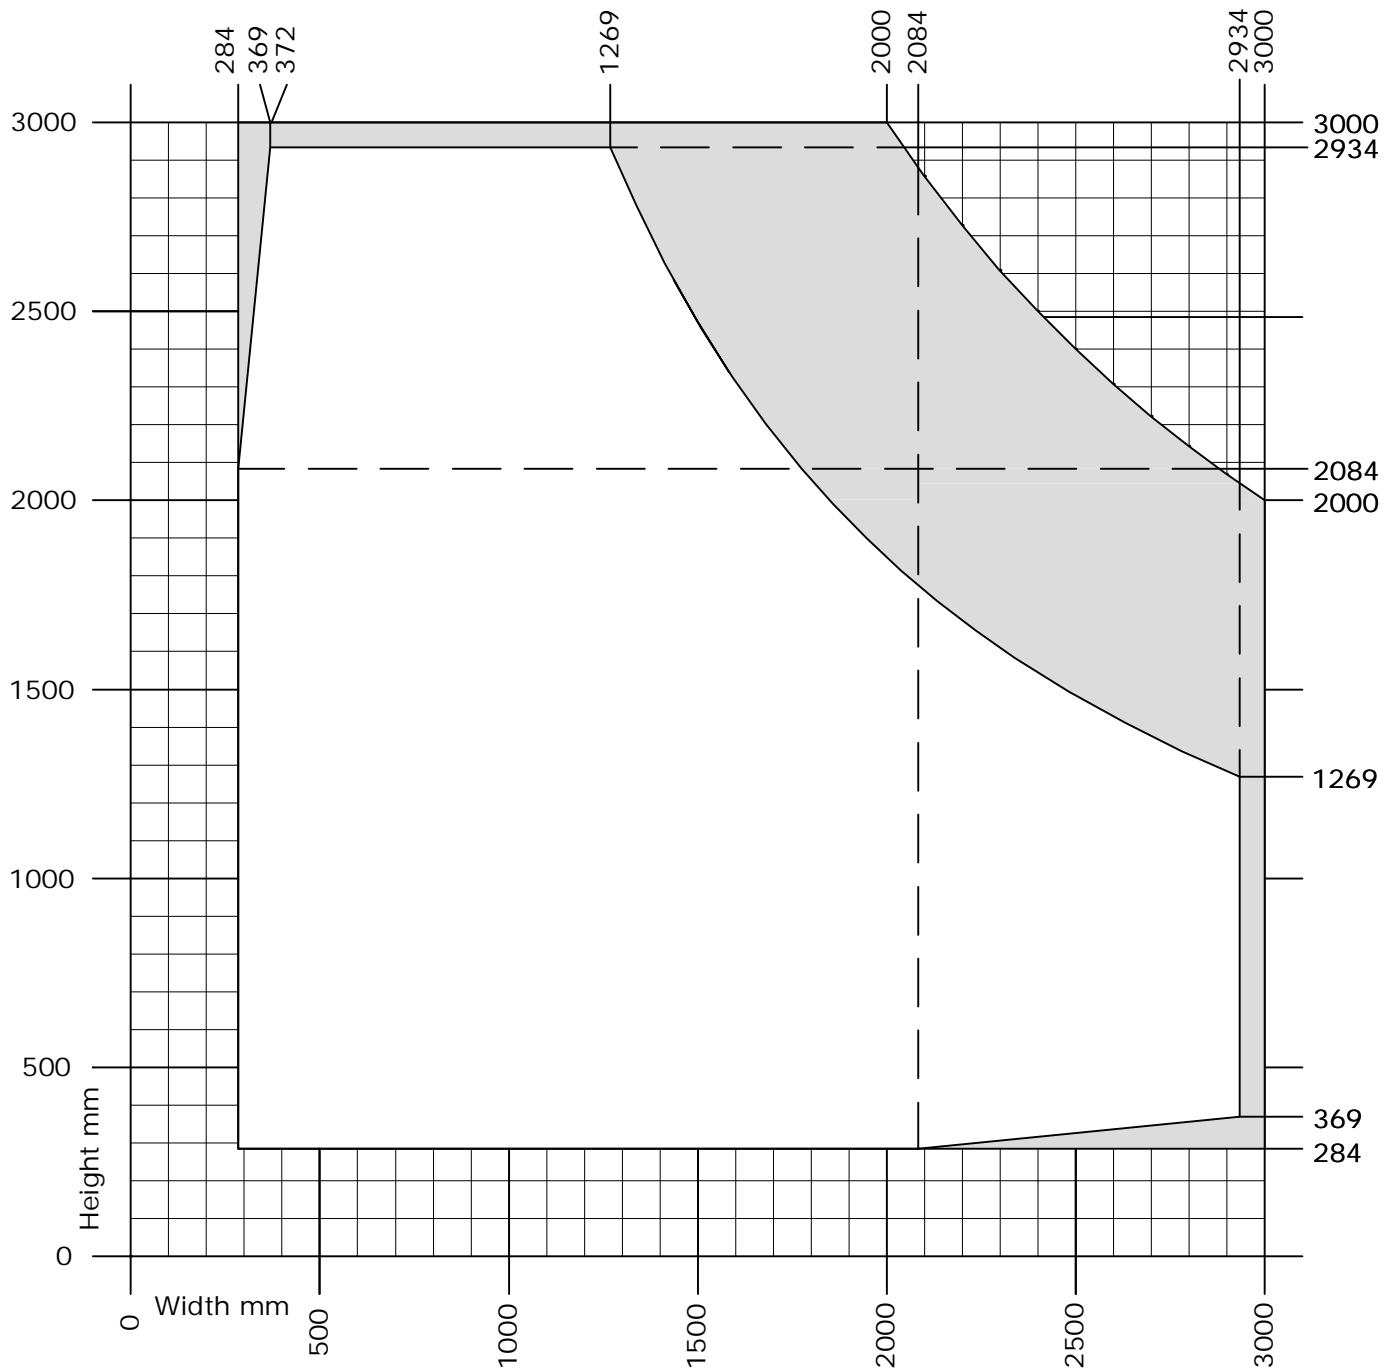

Futura+i

Inward opening window with fixed sash

1-light

Min. - Max. dim.

Min. glass thickness in the pane is 6 mm.
(Eg. min. 6+6)

OBS

Toughened and laminated glass has other max. length-/width measure, max. area and side conditions.

DK Min. - Max. måls tabel
Inddækkende vindue med fast ramme – 1 fag

www.idealcombi.dk

UK Min. - Max. dim. table
Inward opening window with fixed sash – 1 light

www.idealcombi.com

TYPE

Futura+i

Rev. no. 02

Drawing no. UK-PLU-GRA209