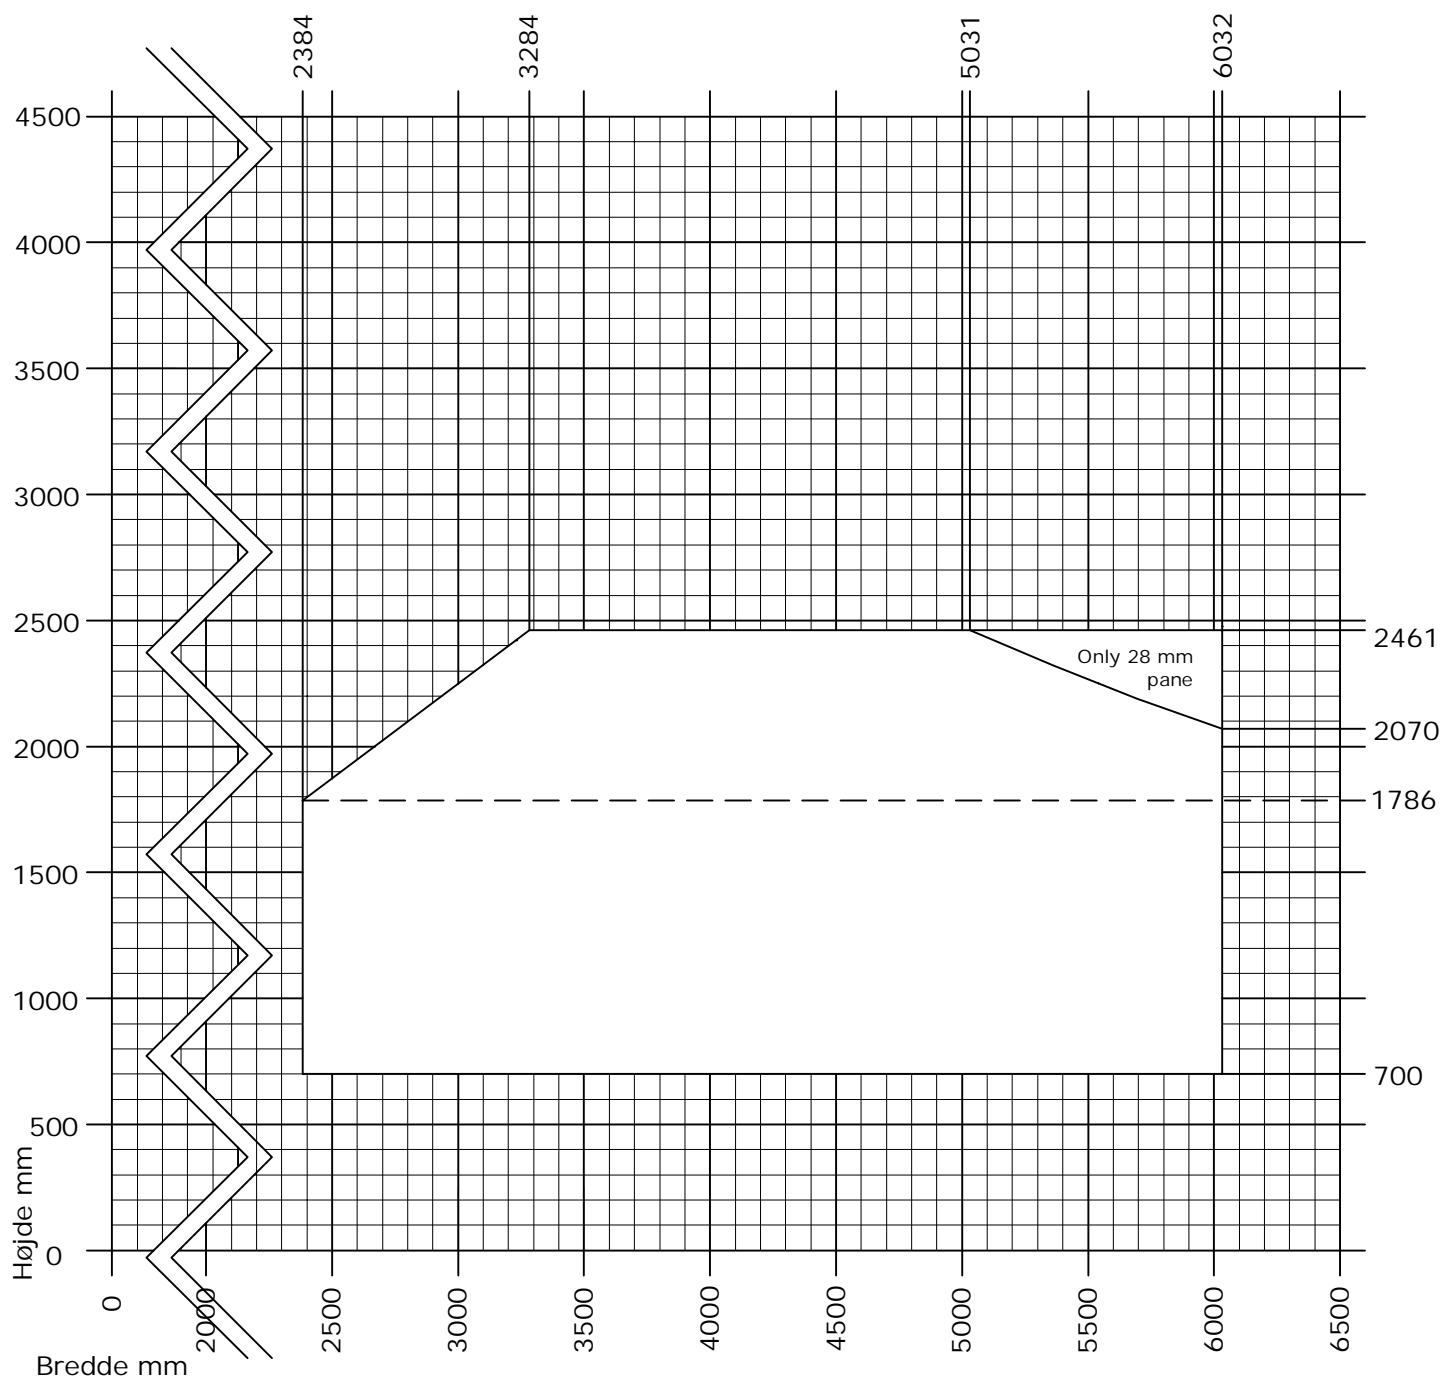

# Futura+ Sliding door

Two-way (symetrisk)

Min. - Max. mål

Sash width max. 1500 mm.  
Sash weight max. 125 kg.  
The sliding door is supplied in 3 parts.  
Standing parts max. 410 kg.

DK Dobbeltrættet skydedør  
Min. - Max. mål tabel

[www.idealcombi.dk](http://www.idealcombi.dk)

UK Two-way sliding door  
Min. - Max. dim. table

[www.idealcombi.com](http://www.idealcombi.com)

TYPE Futura+

Rev. no. 05

Drawing no. UK-PLU-GRA129

© Idealcombi A/S 2011. This material is the property of and copyright protected by IDEALCOMBI A/S.