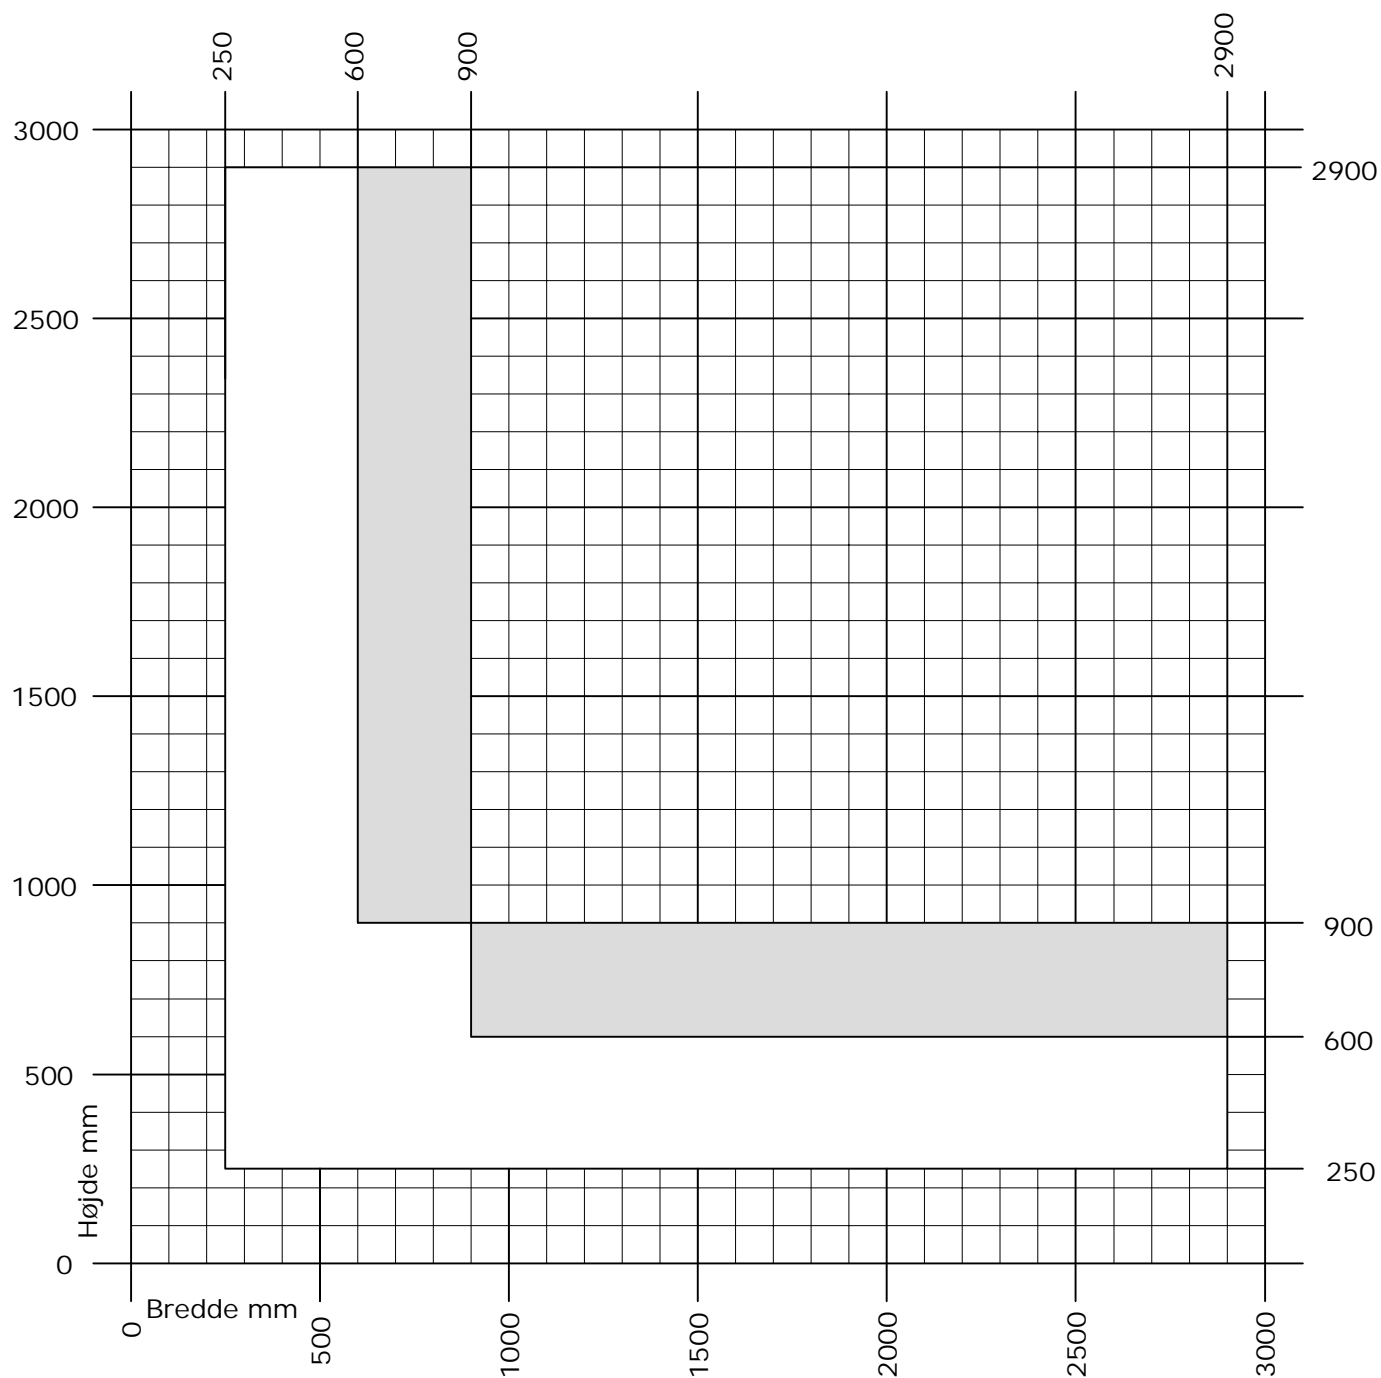

# Futura+ Rainscreen panel

□ Min. - Max. dim.

■ With reinforcement - CC max. 500mm

DK Facade kassetter  
Min. - Max. mål tabel

[www.idealcombi.dk](http://www.idealcombi.dk)

UK Rainscreen panel  
Min. - Max. dim. tabel

[www.idealcombi.com](http://www.idealcombi.com)

TYPE Futura+

Rev. no. 03

Drawing no. UK-PLU-GRA014

© Idealcombi A/S 2011. This material is the property of and copyright protected by IDEALCOMBI A/S.

**idealcombi**  
Udvikler vinduet