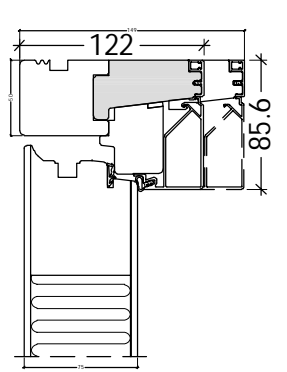

L1: FRAic26-20L

DK Indadgående pladedør med vendefals - 2-lags rude

UK Inward opening flush door with reversed rebate - 2-layer panes

www.idealcombi.dk

www.idealcombi.com

TYPE Frame IC

Rev. no. 01

Drawing no. FRAic_26_2

© Idealcombi A/S 2011. This material is the property of and copyright protected by IDEALCOMBI A/S.

idealcombi
Udvikler vinduet