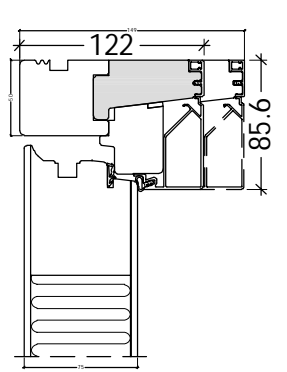

L1: FRAic26-20L

DK Indadgående pladedør med vendefals - 2-lags rude

UK Inward opening flush door with reversed rebate - 2-layer panes

www.idealcombi.dk

www.idealcombi.com

TYPE Frame IC

Rev. no. 01

Drawing no. FRAic_26_2

© Idealcombi A/S 2011. This material is the property of and copyright protected by IDEALCOMBI A/S.

idealcombi
Udvikler vinduet