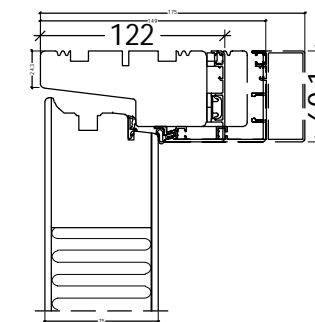

L2: FRAic25-10L

L2: FRAic25-11L

L1: FRAic25-20L

V1: FRAic25-30L
V3/V4: FRAic25-30L(mirr.)

L3: FRAic24-90L

L3: FRAic24-91L

V2: FRAic25-80L

DK Indadgående pladedør

www.idealcombi.dk

UK Inward opening flush door

www.idealcombi.com

TYPE Frame IC / Nation IC

Rev. no. 00

Drawing no. FRAic_25

© Idealcombi A/S 2011. This material is the property of and copyright protected by IDEALCOMBI A/S.