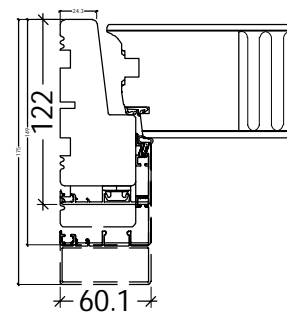

L2: FRAic25-10L

L2: FRAic25-11L

L1: FRAic25-20L

V1: FRAic25-30L
V3/V4: FRAic25-30L(mirr.)

L3: FRAic24-90L

L3: FRAic24-91L

V2: FRAic25-80L

DK Indadgående pladedør

www.idealcombi.dk

UK Inward opening flush door

www.idealcombi.com

TYPE Frame IC / Nation IC

Rev. no. 00

Drawing no. FRAic_25

© Idealcombi A/S 2011. This material is the property of and copyright protected by IDEALCOMBI A/S.