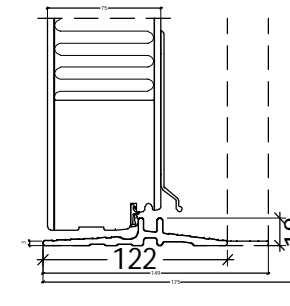

L2: FRAic25-10L

L2: FRAic25-11L

L1: FRAic25-20L

V1: FRAic25-30L
V3/V4: FRAic25-30L(mirr.)

L3: FRAic24-90L

L3: FRAic24-91L

V2: FRAic25-80L

DK Indadgående pladedør

www.idealcombi.dk

UK Inward opening flush door

www.idealcombi.com

TYPE Frame IC / Nation IC

Rev. no. 00

Drawing no. FRAic_25

© Idealcombi A/S 2011. This material is the property of and copyright protected by IDEALCOMBI A/S.