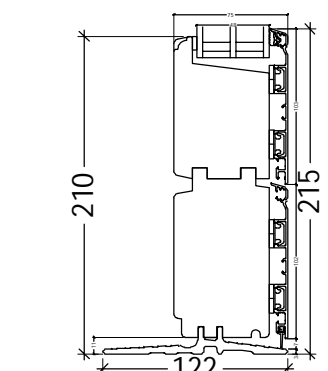

L4: FRAic23-17L48