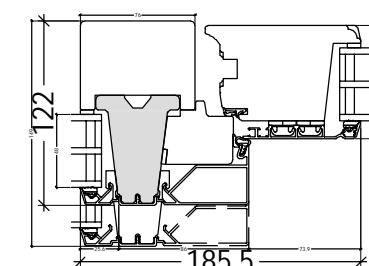

V3: FRAic23-50L48(mirr.)
V6: FRAic23-50L48