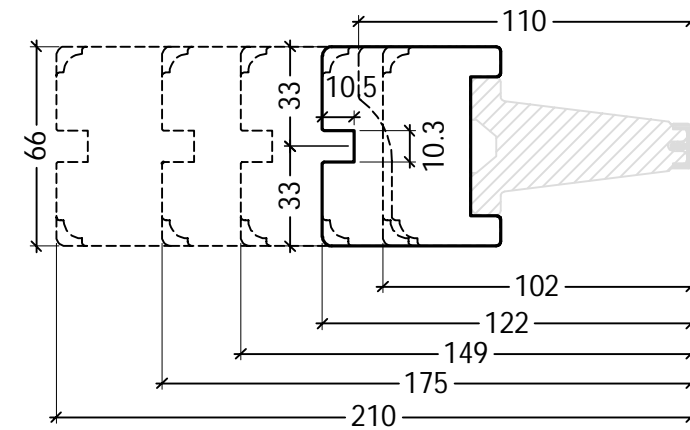

FRAic-NOT001

FRAic-NOT002

FRAic-NOT003

FRAic-NOT004

FRAic-NOT008

FRAic-NOT009

DK	Standard not Indvendig tilsætning	<a href="http://www.idealcombi.dk">www.idealcombi.dk</a>
UK	Standard groove Internal lining	<a href="http://www.idealcombi.com">www.idealcombi.com</a>
TYPE	Frame IC	Rev. no. 00 Drawing no. FRAic_NOT101
© Idealcombi A/S 2011. This material is the property of and copyright protected by IDEALCOMBI A/S.		