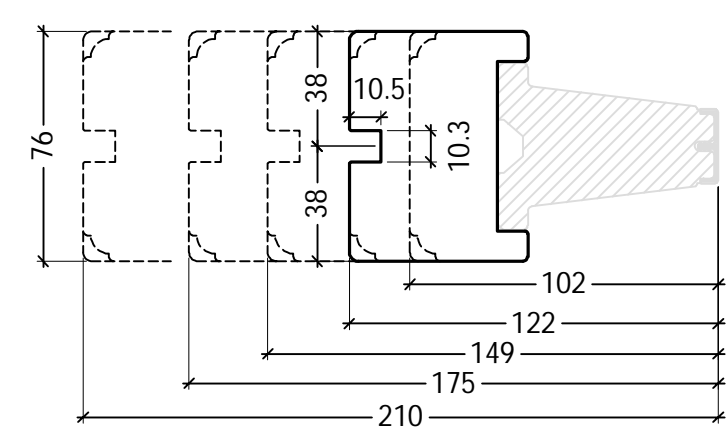

FRAic-NOT001

FRAic-NOT002

FRAic-NOT003

FRAic-NOT004

FRAic-NOT008

FRAic-NOT009

DK	Standard not Indvendig tilsætning	<a href="http://www.idealcombi.dk">www.idealcombi.dk</a>
UK	Standard groove Internal lining	<a href="http://www.idealcombi.com">www.idealcombi.com</a>
TYPE	Frame IC	Rev. no. 00 Drawing no. FRAic_NOT101
© Idealcombi A/S 2011. This material is the property of and copyright protected by IDEALCOMBI A/S.		