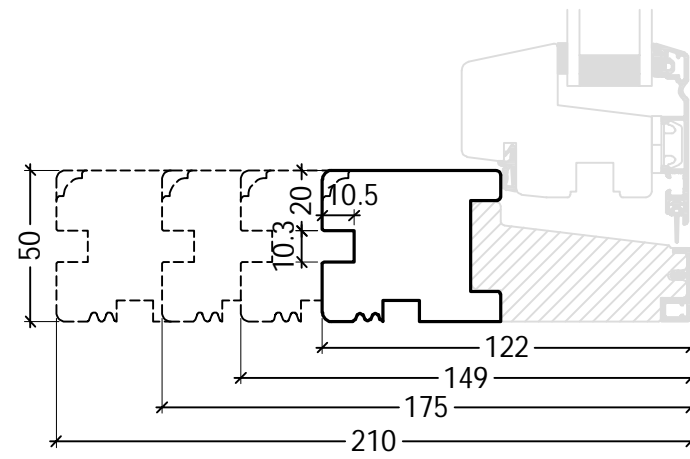

FRAic-NOT001

FRAic-NOT002

FRAic-NOT003

FRAic-NOT004

FRAic-NOT008

FRAic-NOT009

DK	Standard not Indvendig tilsætning	<a href="http://www.idealcombi.dk">www.idealcombi.dk</a>
UK	Standard groove Internal lining	<a href="http://www.idealcombi.com">www.idealcombi.com</a>
TYPE	Frame IC	Rev. no. 00 Drawing no. FRAic_NOT101
© Idealcombi A/S 2011. This material is the property of and copyright protected by IDEALCOMBI A/S.		