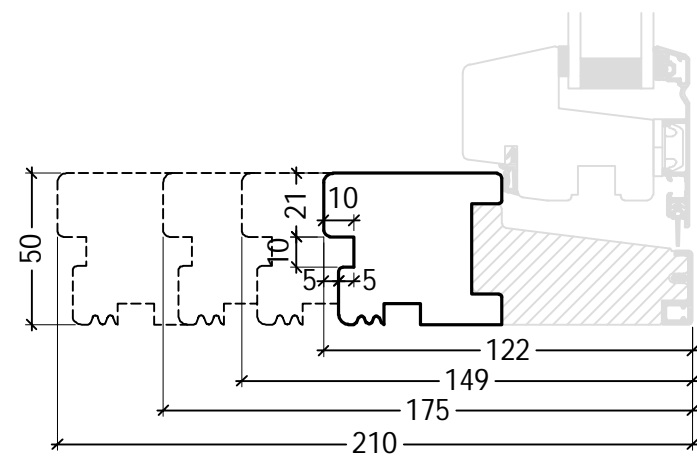

FRAic-NOT001

FRAic-NOT002

FRAic-NOT003

FRAic-NOT004

FRAic-NOT008

FRAic-NOT009

DK	Standard not Indvendig tilsætning	<a href="http://www.idealcombi.dk">www.idealcombi.dk</a>
UK	Standard groove Internal lining	<a href="http://www.idealcombi.com">www.idealcombi.com</a>
TYPE	Frame IC	Rev. no. 00 Drawing no. FRAic_NOT101
© Idealcombi A/S 2011. This material is the property of and copyright protected by IDEALCOMBI A/S.		