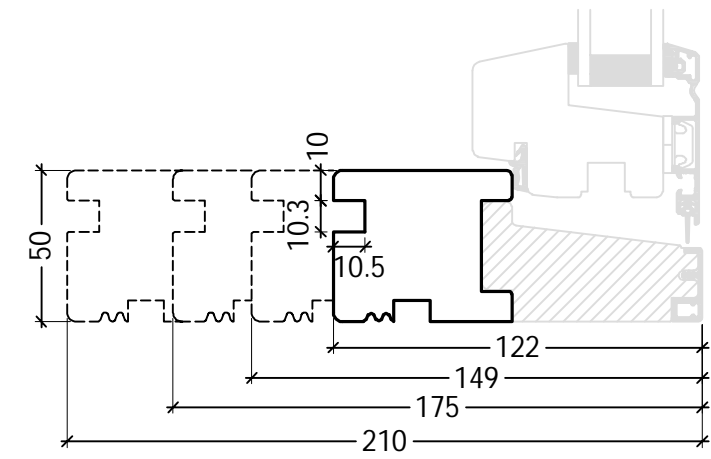

FRAic-NOT001

FRAic-NOT002

FRAic-NOT003

FRAic-NOT004

FRAic-NOT008

FRAic-NOT009

DK	Standard not Indvendig tilsætning	<a href="http://www.idealcombi.dk">www.idealcombi.dk</a>
UK	Standard groove Internal lining	<a href="http://www.idealcombi.com">www.idealcombi.com</a>
TYPE	Frame IC	Rev. no. 00 Drawing no. FRAic_NOT101
© Idealcombi A/S 2011. This material is the property of and copyright protected by IDEALCOMBI A/S.		