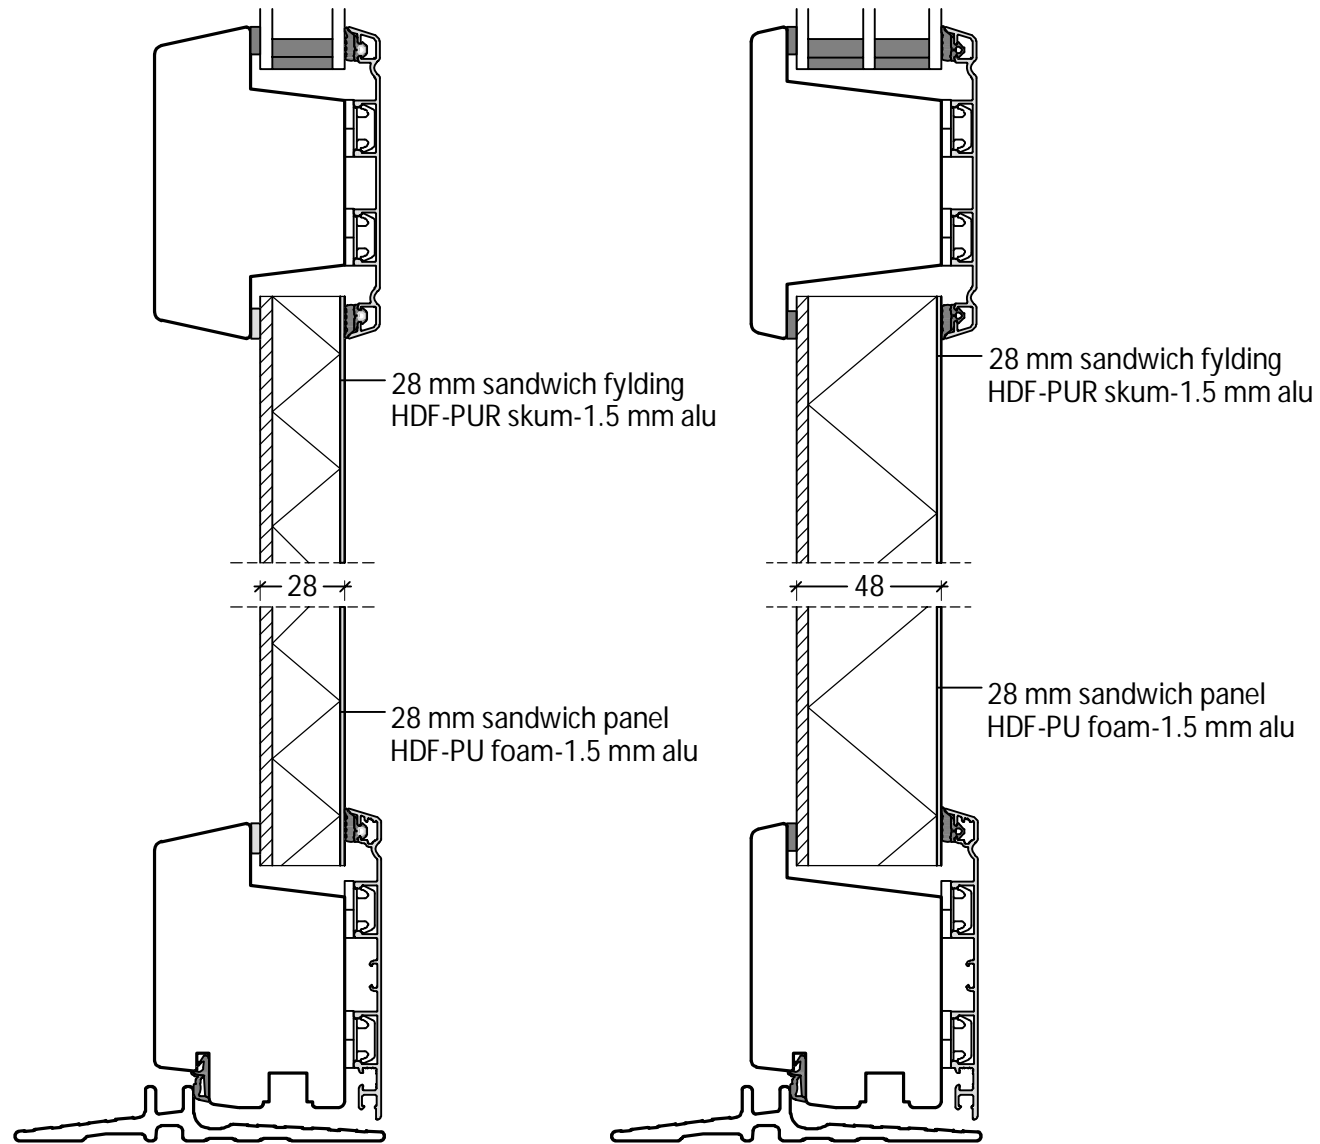

Udadgående

FRAic-FYL103-28U

FRAic-FYL101-48U

Indadgående

FRAic-FYL101-28I

FRAic-FYL101-48I

DK	Standard fylding - Dør	
	Sandwich fylding i ud- og indadgående dørramme	www.idealcombi.dk
UK	Standard panel - Doors	
	Sandwich panel in out- and inward opening door	www.idealcombi.com

TYPE	Frame IC	Rev. no.	00
		Drawing no.	FRAic-FYL103

© Idealcombi A/S 2011. This material is the property of and copyright protected by IDEALCOMBI A/S.