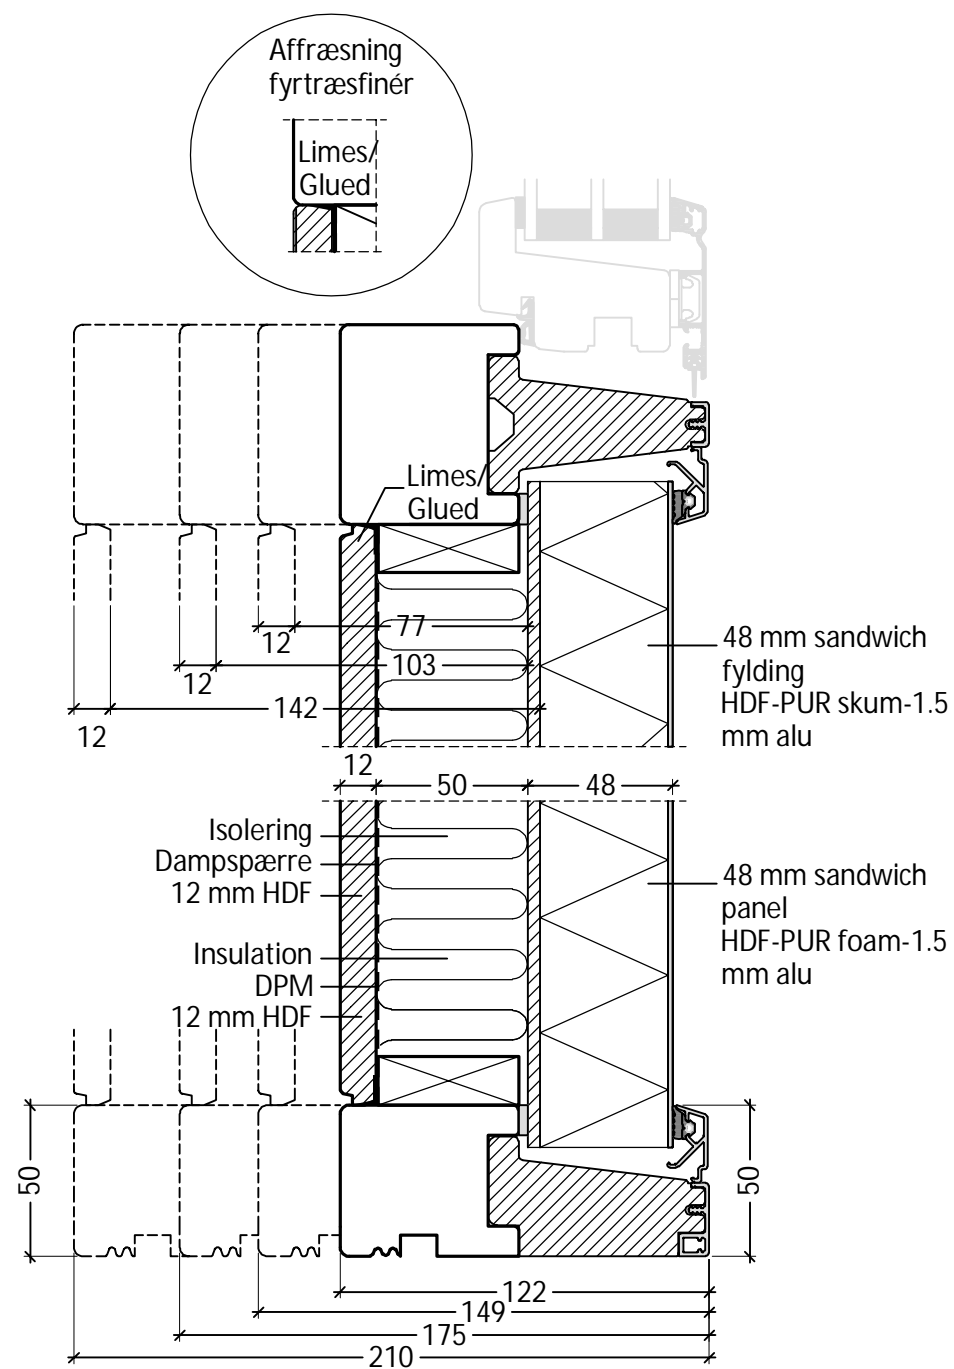

FRAic-FYL101-F

Bagplade er løs isat.  
Leveres uden isolering og  
dampspærre.

FRAic-FYL101-S

MDF panel is fitted loosely.  
Insulation and DPM by others.

FRAic-FYL101-R

DK	Standard brystning/fylding - Vinduer Sandwich fylding og fuld isoleret brystning med 12 mm bagplade	www.idealcombi.dk
UK	Standard pandrel/panel - Windows Sandwich panel and fully insulated panedrel with 12 mm back bord	www.idealcombi.com
TYPE	Frame IC	
		Rev. no. 00
		Drawing no. FRAic-FYL101
© Idealcombi A/S 2011. This material is the property of and copyright protected by IDEALCOMBI A/S.		