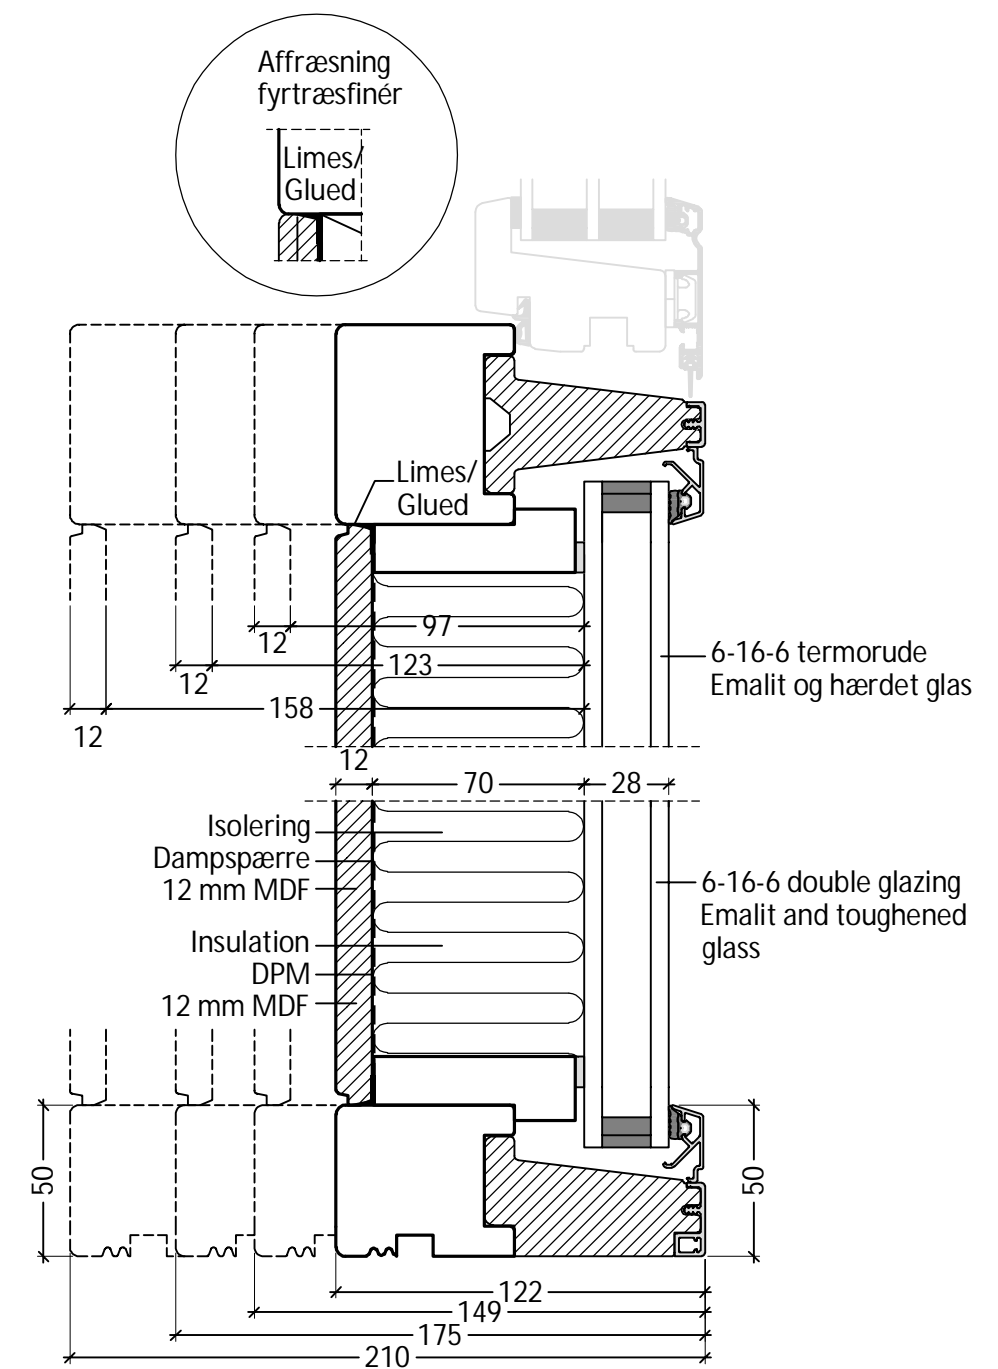

FRAic-FYL101-F

Bagplade er løs isat.  
Leveres uden isolering og  
dampspærre.

FRAic-FYL101-S

MDF panel is fitted loosely.  
Insulation and DPM by others.

FRAic-FYL101-R

DK	Standard brystning/fylding - Vinduer Sandwich fylding og fuld isoleret brystning med 12 mm bagplade	www.idealcombi.dk
UK	Standard pandrel/panel - Windows Sandwich panel and fully insulated panedrel with 12 mm back bord	www.idealcombi.com
TYPE	Frame IC	
		Rev. no. 00
		Drawing no. FRAic-FYL101
© Idealcombi A/S 2011. This material is the property of and copyright protected by IDEALCOMBI A/S.		