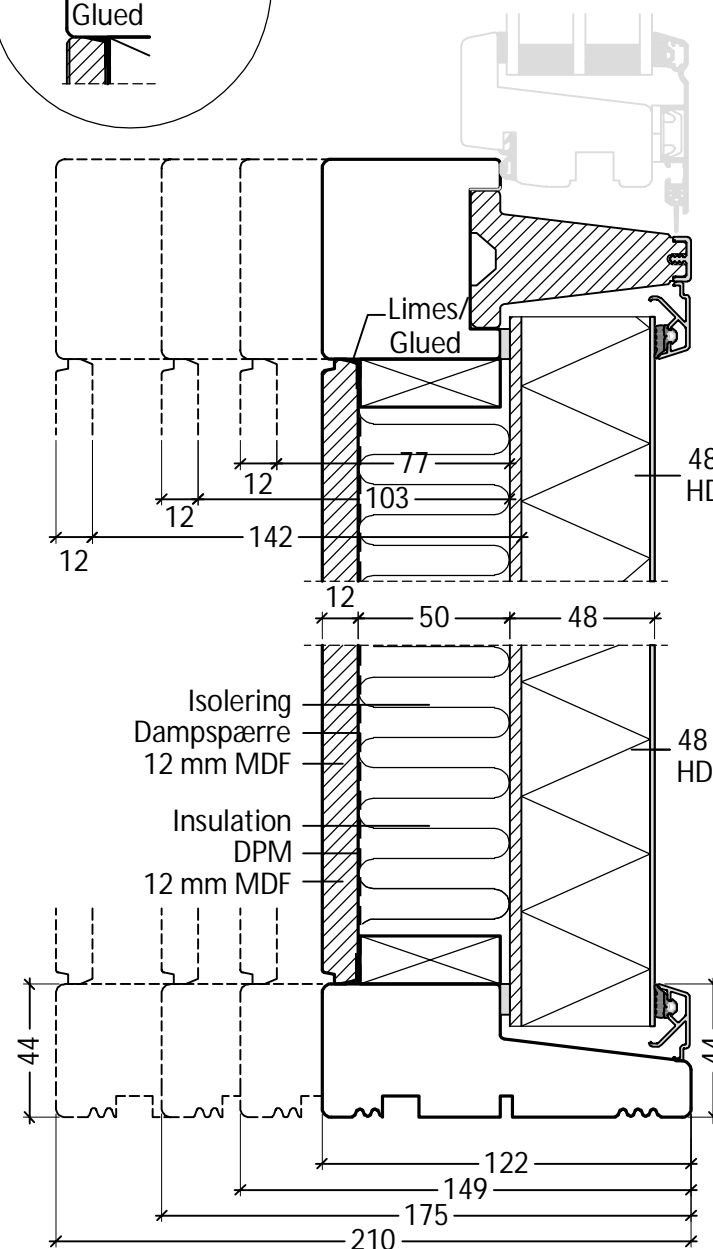

FRAic-FYL104-S

Bagplade er løs isat.
Leveres uden isolering og dampspærre.

FRAic-FYL104-F

MDF panel is fitted loosely.
Insulation and DPM by others.

FRAic-FYL104-R

DK	Standard fyldning/brystning - Sideparti Sandwich fylding og fuld isuleret brystning med 12 mm bagplade	www.idealcombi.dk
UK	Standard panel/spandrel - Side light Sandwich panel and fully insulated panedrel with 12 mm back bord	www.idealcombi.com
TYPE	Frame IC	
	Rev. no. 00	
	Drawing no. FRAic-FYL104	
© Idealcombi A/S 2011. This material is the property of and copyright protected by IDEALCOMBI A/S.		