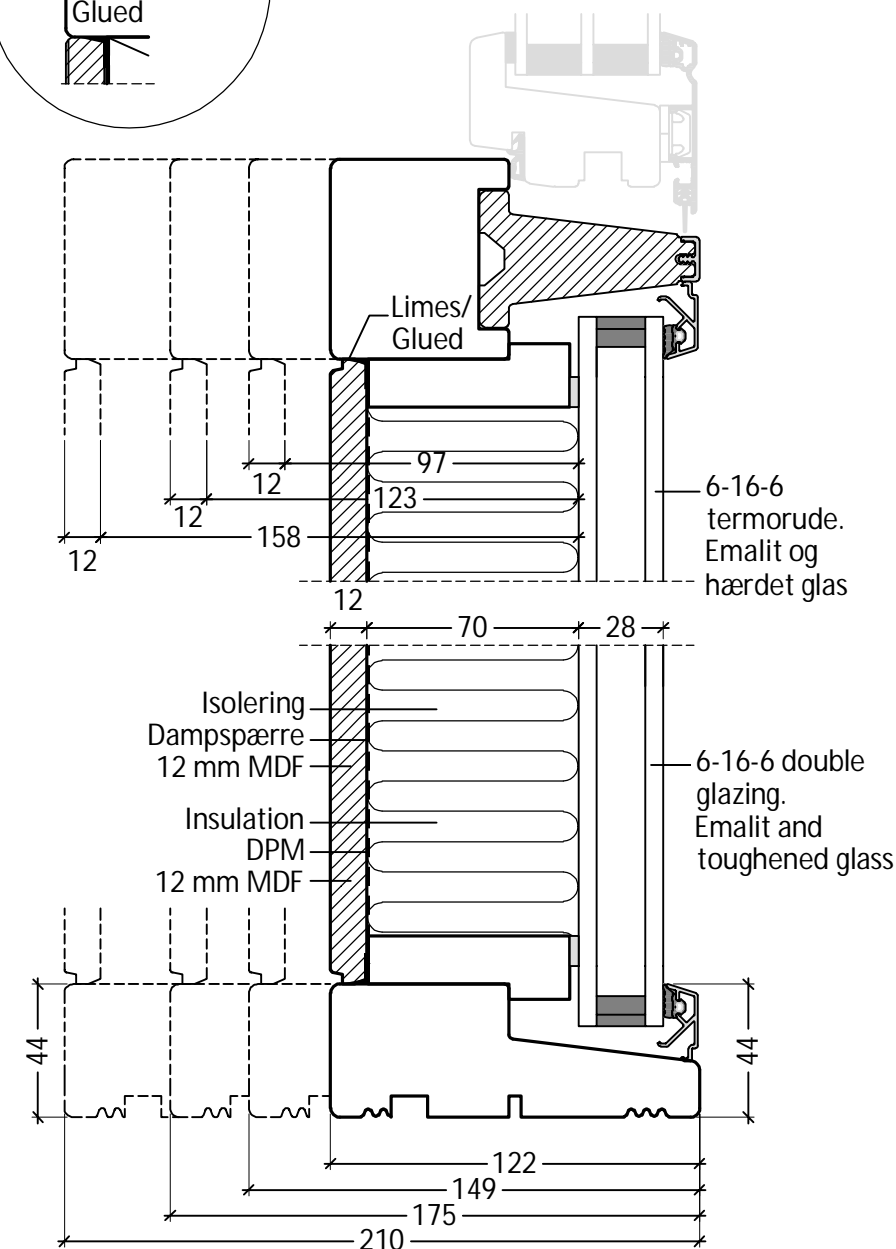

FRAic-FYL104-S

Bagplade er løs isat.
Leveres uden isolering og dampspærre.

FRAic-FYL104-F

MDF panel is fitted loosely.
Insulation and DPM by others.

FRAic-FYL104-R

DK	Standard fyldning/brystning - Sideparti Sandwich fylding og fuld isuleret brystning med 12 mm bagplade	www.idealcombi.dk
UK	Standard panel/spandrel - Side light Sandwich panel and fully insulated panedrel with 12 mm back bord	www.idealcombi.com
TYPE	Frame IC	
	Rev. no. 00	
	Drawing no. FRAic-FYL104	
© Idealcombi A/S 2011. This material is the property of and copyright protected by IDEALCOMBI A/S.		