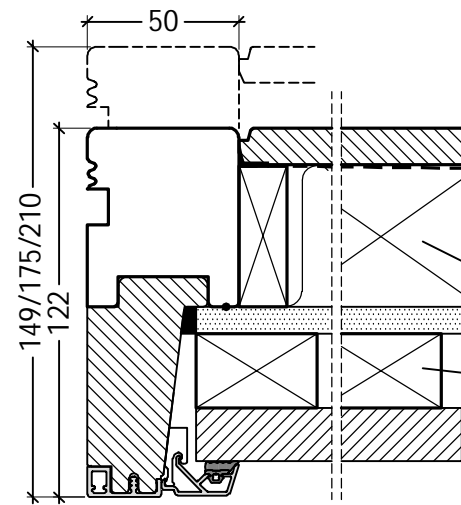

FRAic-FYL102-E

Bagplade er løs isat.
Leveres uden isolering og dampspærre.

MDF panel is fitted loosely.
Insulation and DPM by others.

FRAic-FYL102-C

DK	Standard ventilerede brystninger - Vinduer	www.idealcombi.dk
	Fuld isoleret fyldning med 12 mm bagplade	
UK	Standard ventilated spandrels - Windows	www.idealcombi.com
	Fully insulated with 12 mm back bord	
TYPE	Frame IC	
	Rev. no. 00	
	Drawing no. FRAic-FYL102	
© Idealcombi A/S 2011. This material is the property of and copyright protected by IDEALCOMBI A/S.		