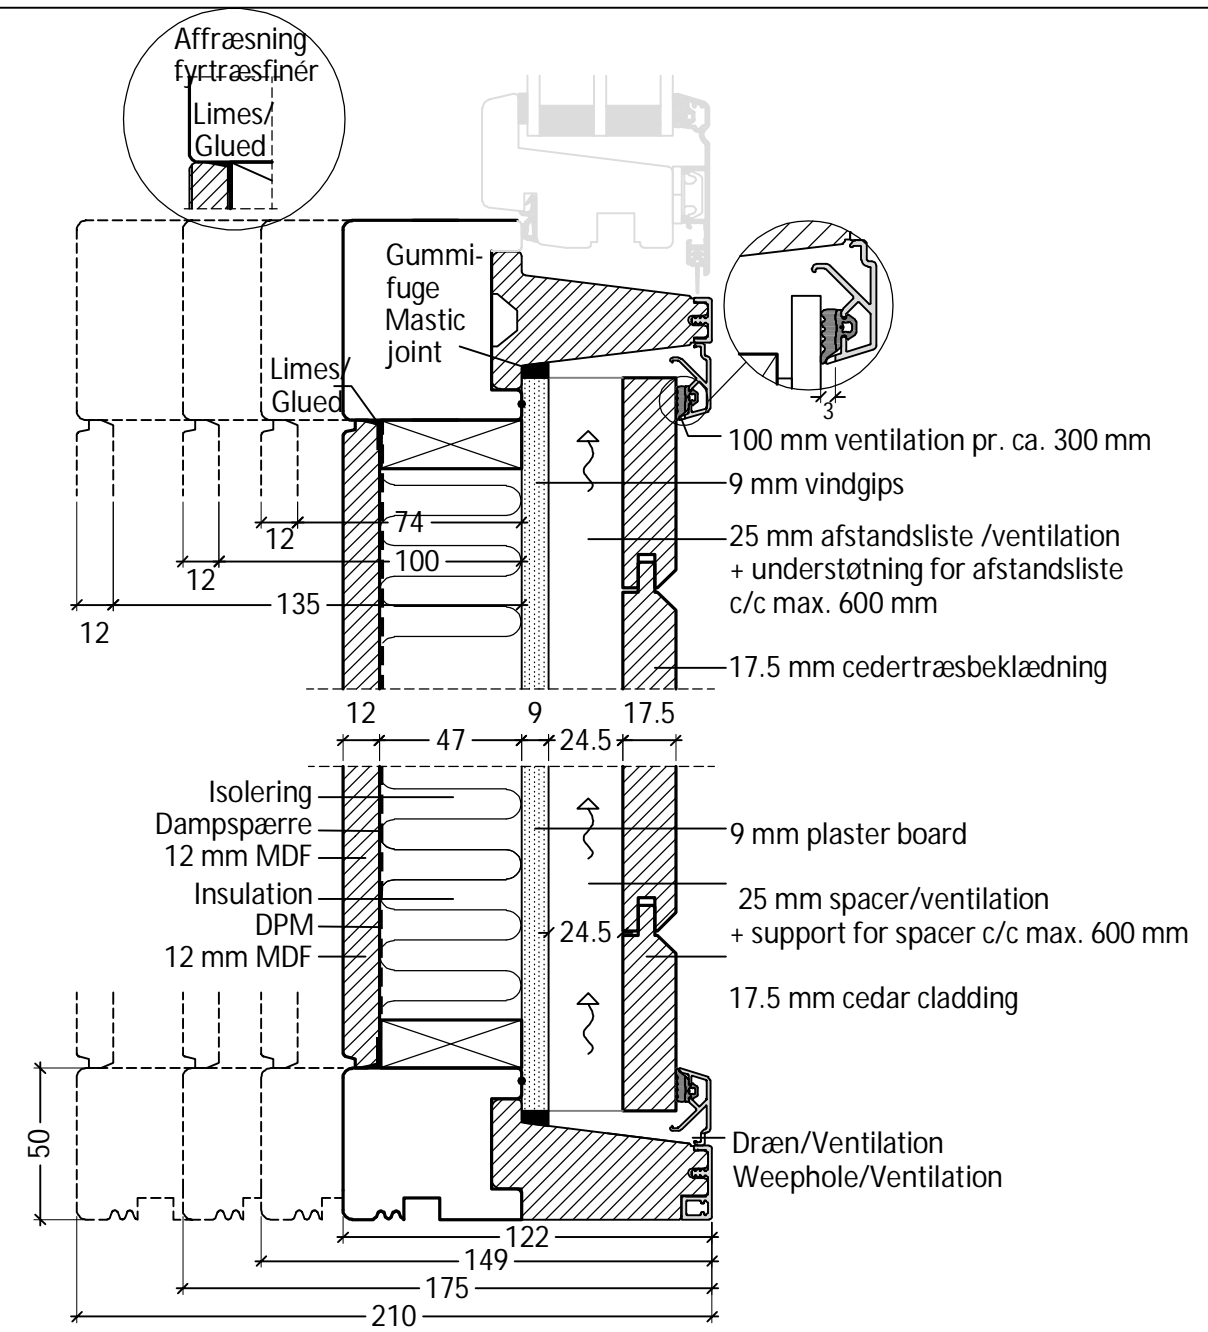

FRAic-FYL102-E

Bagplade er løs isat.
Leveres uden isolering og dampspærre.

MDF panel is fitted loosely.
Insulation and DPM by others.

FRAic-FYL102-C

DK	Standard ventilerede brystninger - Vinduer	www.idealcombi.dk
	Fuld isoleret fyldning med 12 mm bagplade	
UK	Standard ventilated spandrels - Windows	www.idealcombi.com
	Fully insulated with 12 mm back bord	
TYPE	Frame IC	
	Rev. no. 00	
	Drawing no. FRAic-FYL102	
© Idealcombi A/S 2011. This material is the property of and copyright protected by IDEALCOMBI A/S.		