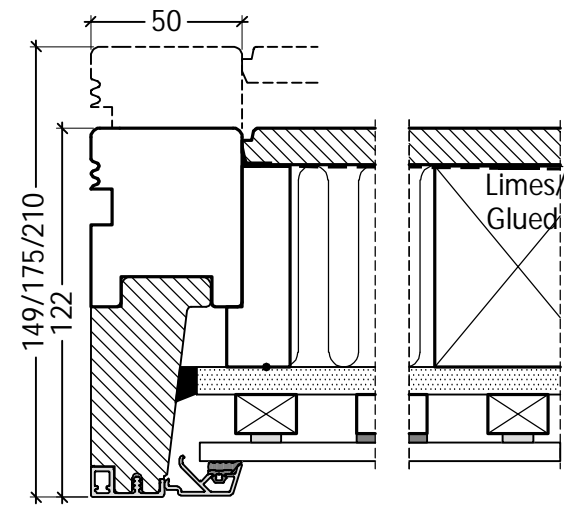

FRAic-FYL102-E

Bagplade er løs isat.
Leveres uden isolering og dampspærre.

MDF panel is fitted loosely.
Insulation and DPM by others.

FRAic-FYL102-C

DK	Standard ventilerede brystninger - Vinduer	www.idealcombi.dk
	Fuld isoleret fyldning med 12 mm bagplade	
UK	Standard ventilated spandrels - Windows	www.idealcombi.com
	Fully insulated with 12 mm back bord	
TYPE	Frame IC	
	Rev. no. 00	
	Drawing no. FRAic-FYL102	
© Idealcombi A/S 2011. This material is the property of and copyright protected by IDEALCOMBI A/S.		