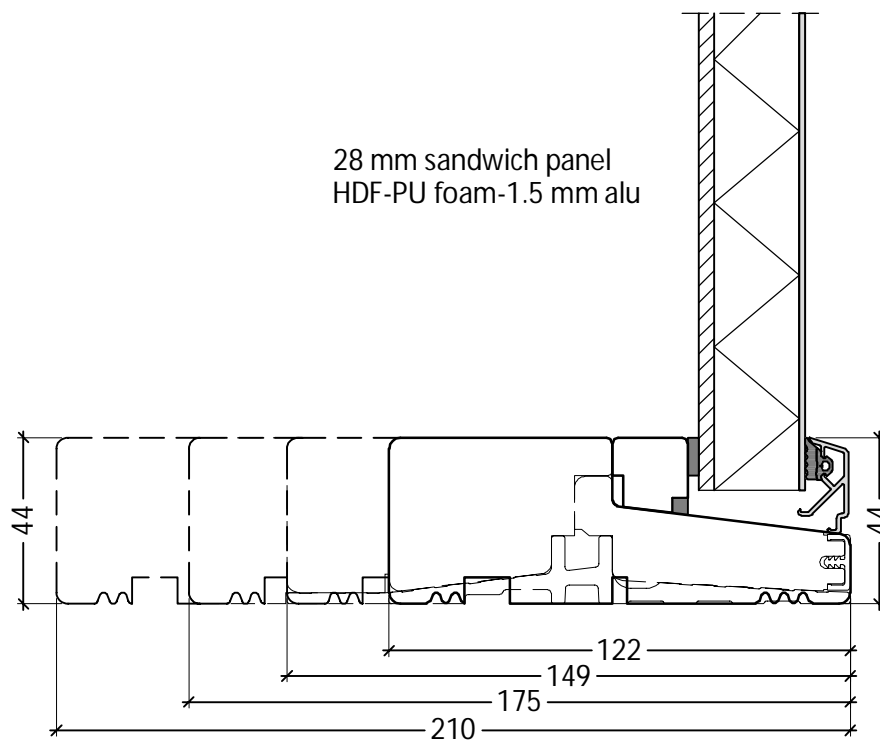

28 mm sandwich fylding
HDF-PUR skum-1.5 mm alu

28 mm sandwich panel
HDF-PU foam-1.5 mm alu

DK Standard fylding/brystning i sideparti
28 mm sandwich fylding

www.idealcombi.dk

UK Standard panel/spandrel in side light
28 mm sandwich panel