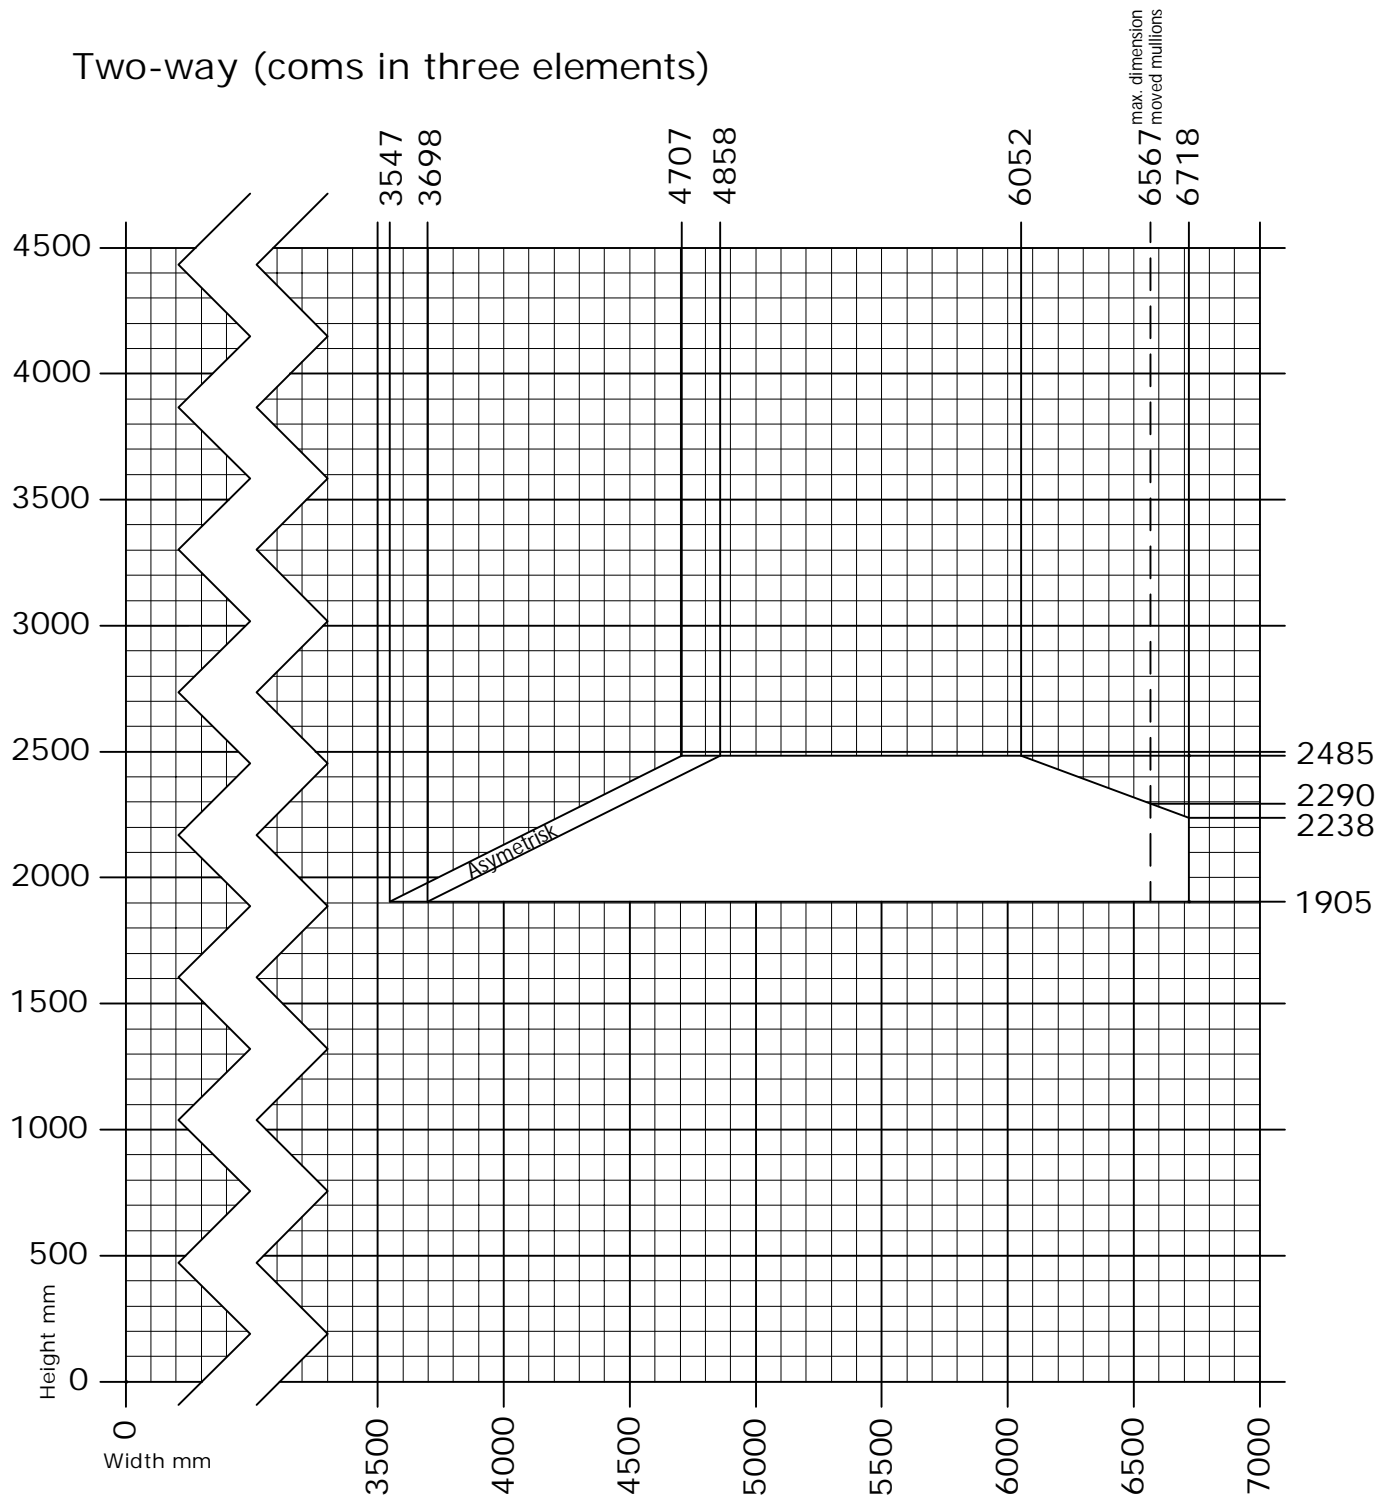

# IC Sliding door

Two-way (coms in three elements)

Min. - Max. dim

Sash width (alu.) max. 1677 mm.  
Sash weight max. 200 kg.  
Element weight max. 410 kg.

DK Dobbelt rettet skydedør.  
Min. - Max. mål

[www.idealcombi.dk](http://www.idealcombi.dk)

UK Two sash sliding, sliding door.  
Min. - Max. dim

[www.idealcombi.com](http://www.idealcombi.com)

TYPE IC Sliding door

Rev. no. 03

Drawing no. UK-FRAic-GRA129

© Idealcombi A/S 2011. This material is the property of and copyright protected by IDEALCOMBI A/S.