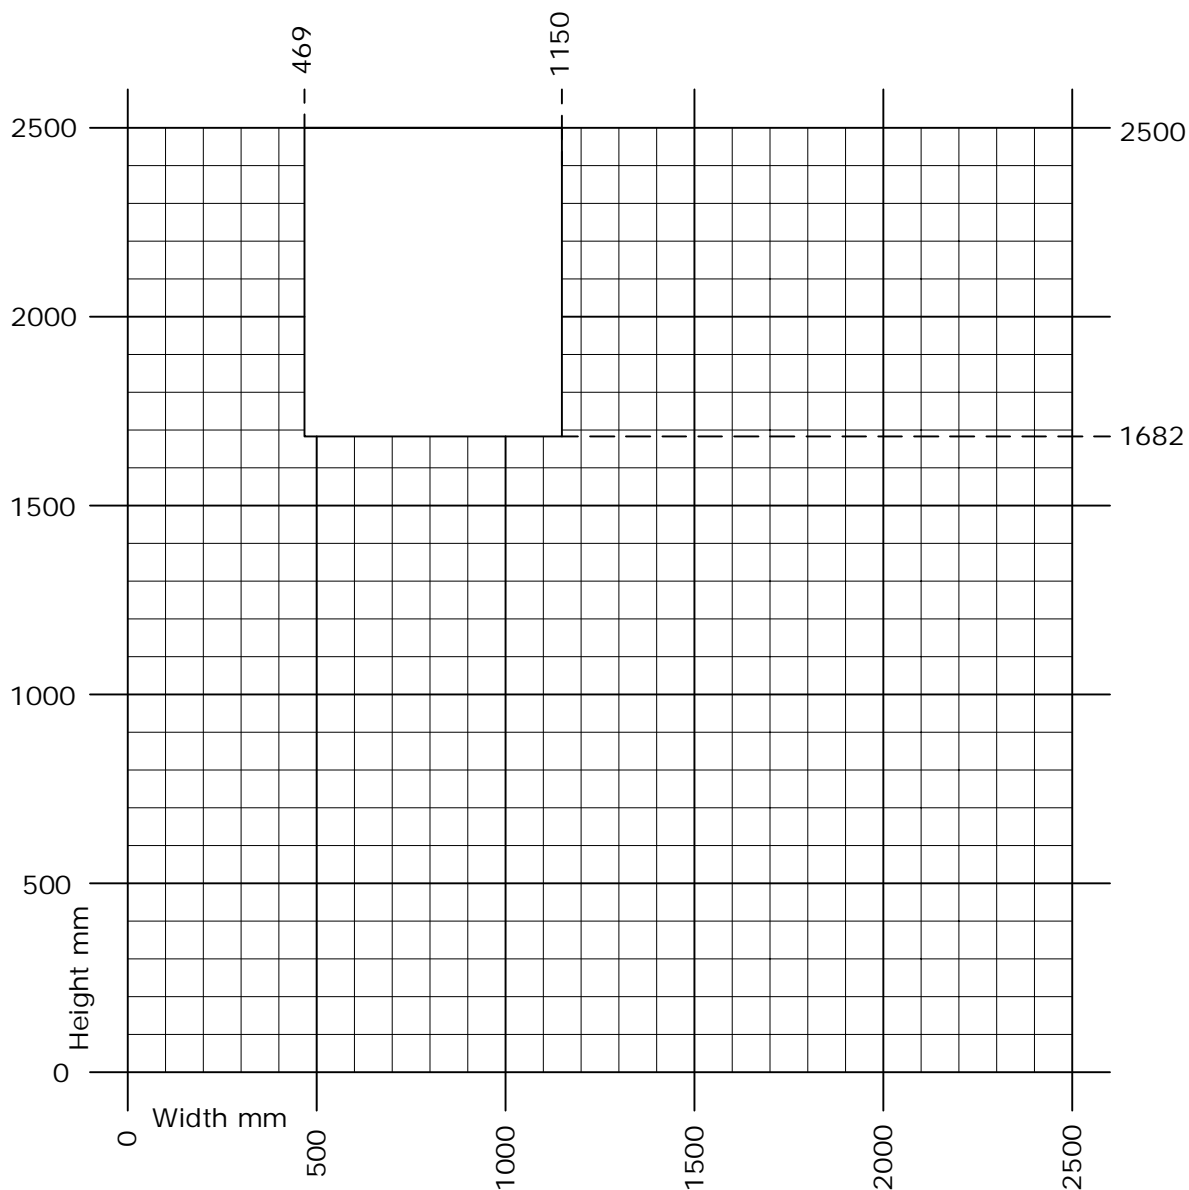

# Frame ic / Nation ic

## Outward opening terrace door

Single

 Min. - Max. dim

Sash weight max. 80 kg.  
At +10 hinges, sash weight max. 60 kg.

DK Min. - Max. mål  
Udadgående enkelt taressedør

[www.idealcombi.dk](http://www.idealcombi.dk)

UK Min. - Max. dim  
Outward opening terrace door

[www.idealcombi.com](http://www.idealcombi.com)

TYPE

Frame ic

Rev. no. 04

Drawing no. UK-FRAic-GRA020

© Idealcombi A/S 2011. This material is the property of and copyright protected by IDEALCOMBI A/S.