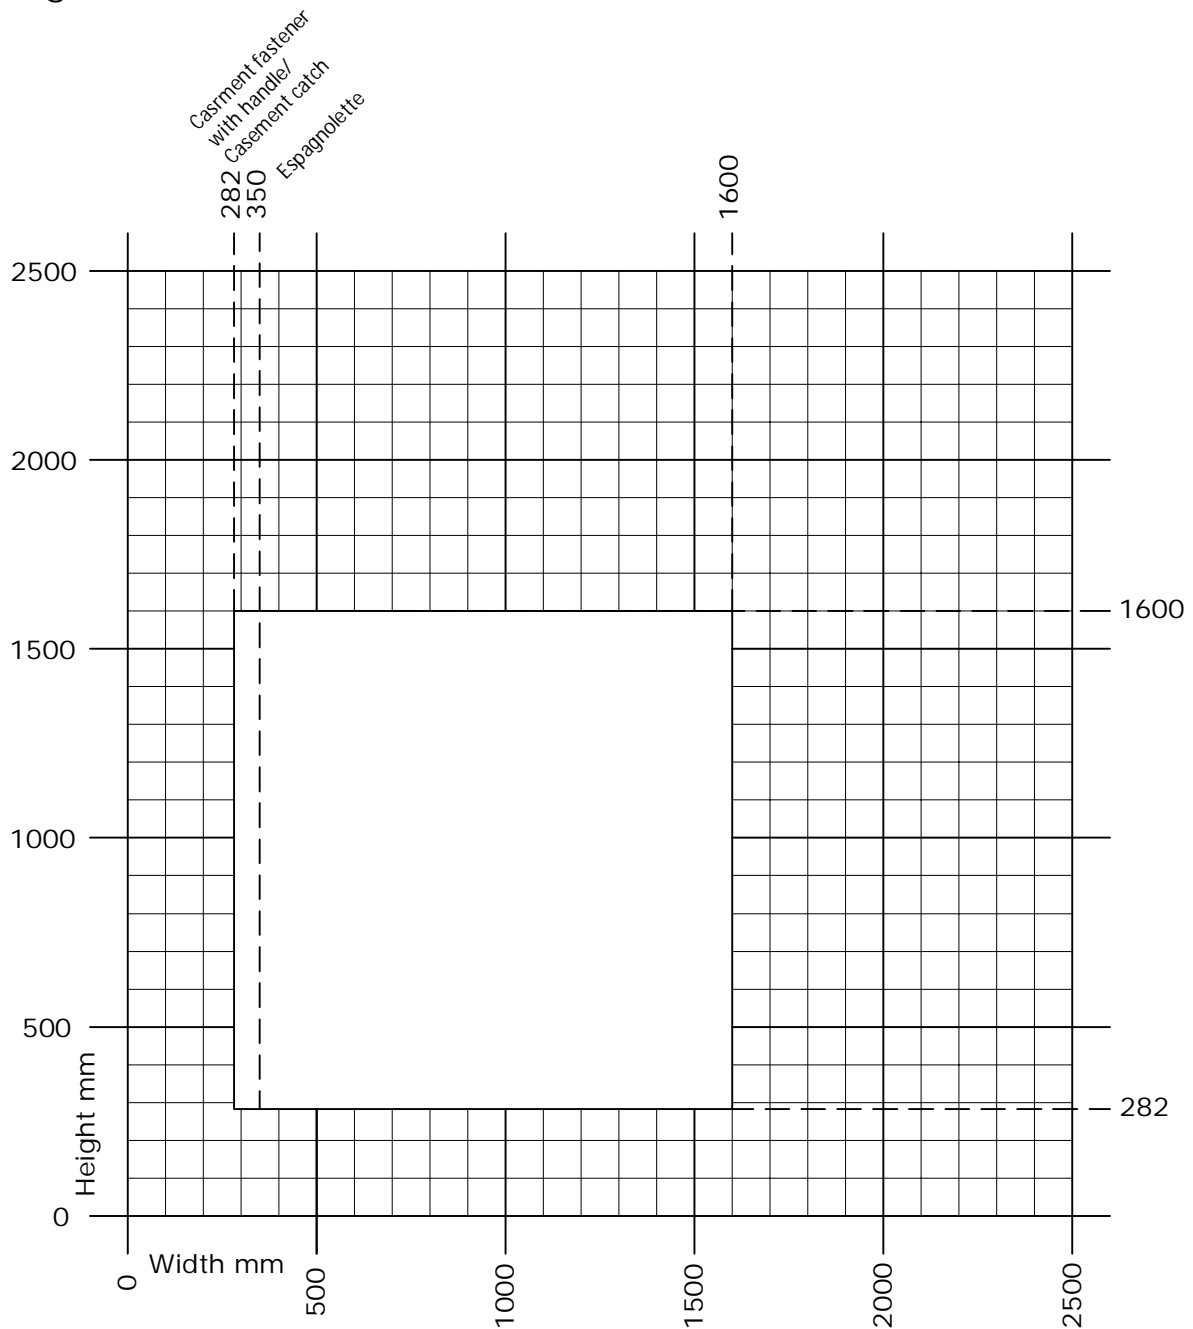

Frame ic / Nation ic Topguided window

1-light

Casement fastener
with handle/

Casement catch: Min. width 282 mm

Espagnolette: Min. width 350 mm

Sash weight max. 80 kg.

 Min. - Max. dim

DK Min. - Max. mål
Topstyret vindue - 1 fag

www.idealcombi.dk

UK Min. - Max. dim
Topguided window - 1 light

www.idealcombi.com

TYPE
Frame ic

Rev. no. 02

Drawing no. UK-FRAic-GRA002

© Idealcombi A/S 2011. This material is the property of and copyright protected by IDEALCOMBI A/S.